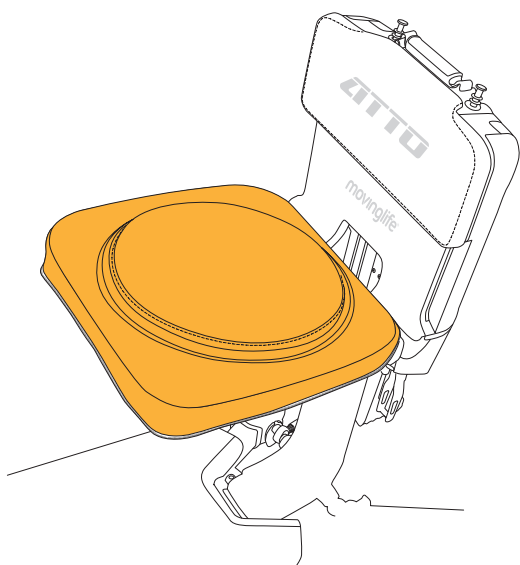

Launch - H2 2023

Long distance
battery - not flight
approved

Cable kit

ATTO Accessories are created specifically to enhance, support and work with the ATTO mobility scooters in all user modes; while driving, while wheeling along as trolley and when folded for storage or transportation.

SCAN TO LEARN
HOW TO COMBINE
OUR ACCESSORIES

How to Use

LUXURY SWIVEL SEAT LEATHER

01

Fit the cushion over the bottom of the seat and pass the connecting strap through the gap in the seat

02

Fasten the connection strap to the bottom of the cushion

03

The product is ready to use. Must be removed before folding

04

Attach to ATTO Carryall & Cushion dedicated upper zip