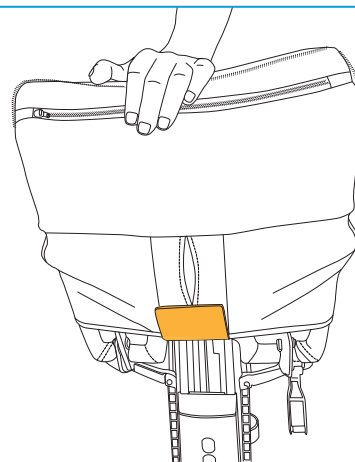

SCAN TO LEARN
HOW TO COMBINE
OUR ACCESSORIES

How to Use

LUXURY SWIVEL SEAT LEATHER

01

Fit the cushion over the bottom of the seat and pass the connecting strap through the gap in the seat

02

Fasten the connection strap to the bottom of the cushion

03

The product is ready to use. Must be removed before folding

04

Attach to ATTO Carryall & Cushion dedicated upper zip