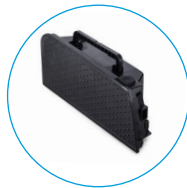

Flight Kit

Oxygen Bottle
Holder & Case

TECHNICAL

Cane / Crutches
Holders

Mobile Phone
Holder

Rear Light Lifting
Handle

ATTO Left Hand
Throttle Kit

Standard Flight
Battery

Launch - H2 2023

Long distance
battery - not flight
approved

Cable kit

ATTO Accessories are created specifically to enhance, support and work with the ATTO mobility scooters in all user modes; while driving, while wheeling along as trolley and when folded for storage or transportation.

SCAN TO LEARN
HOW TO COMBINE
OUR ACCESSORIES

How to Use

LUXURY SWIVEL SEAT LEATHER

01

Fit the cushion over the bottom of the seat and pass the connecting strap through the gap in the seat

02

Fasten the connection strap to the bottom of the cushion