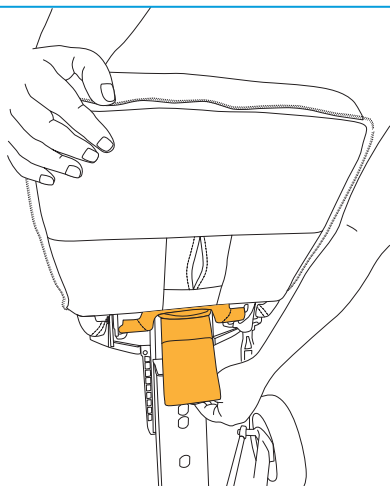

Launch - H2 2023

Long distance
battery - not flight
approved

Cable kit

ATTO Accessories are created specifically to enhance, support and work with the ATTO mobility scooters in all user modes; while driving, while wheeling along as trolley and when folded for storage or transportation.

SCAN TO LEARN
HOW TO COMBINE
OUR ACCESSORIES

How to Use

LUXURY SWIVEL SEAT LEATHER

01

Fit the cushion over the bottom of the seat and pass the connecting strap through the gap in the seat

02

Fasten the connection strap to the bottom of the cushion

03

The product is ready to use. Must be removed before folding

04

Attach to ATTO Carryall & Cushion dedicated upper zip