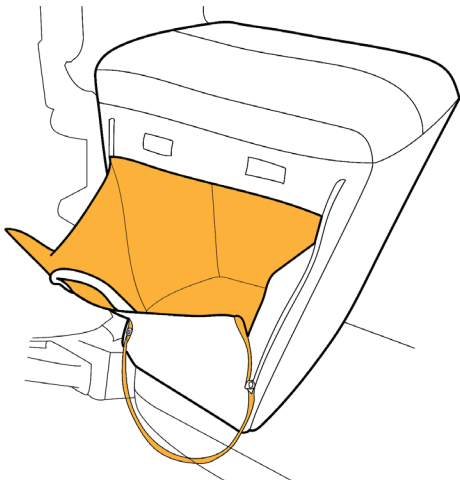

SCAN TO LEARN
HOW TO COMBINE
OUR ACCESSORIES

How to Use CARRYALL & CUSHION LEATHER

01

Slip the cushion over the seat (use handles to pull if needed)

02

Simply pull hook on elastic strap to fold under and connect to ATTO chassis

NOTE!

Take off before folding ATTO

03

One-hand "pull to open" secure funnel access, so nothing falls out.
Quick "no zip" flap, to ensure everything stays inside when closing.

04

Attach to ATTO Seat Cushion dedicated upper zip