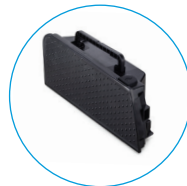

Flight Kit

Oxygen Bottle
Holder & Case

TECHNICAL

Cane / Crutches
Holders

Mobile Phone
Holder

Rear Light Lifting
Handle

ATTO Left Hand
Throttle Kit

Standard Flight
Battery

Launch - H2 2023

Long distance
battery - not flight
approved

Cable kit

ATTO Accessories are created specifically to enhance, support and work with the ATTO mobility scooters in all user modes; while driving, while wheeling along as trolley and when folded for storage or transportation.