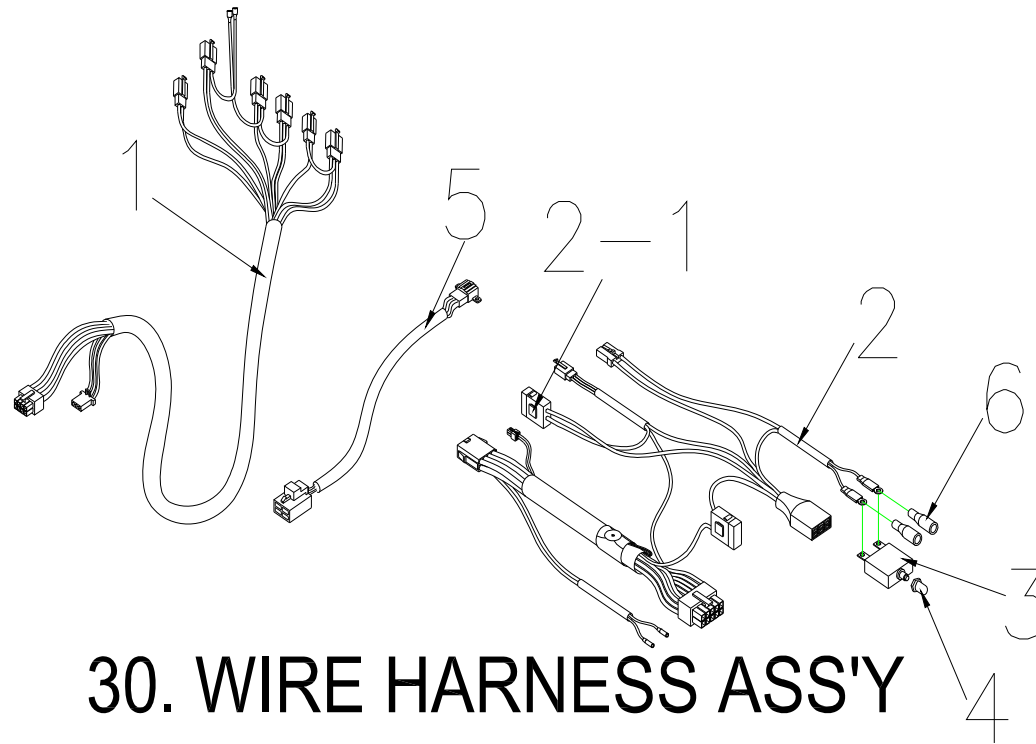

T4G9 Parts List (2015.10.16)

30. WIRE HARNESS ASS'Y

5131125 VENUS 4 SPORT SILVER L / T4G9Parts List (2015.10.16)

Fig&Index NO.	Parts No.	Parts Name	QTY/CAR	Remark
		Description		
30	S18-034-00100	WIRE HARNESS ASS'Y FOR CTE CONTROLLER	1 SET	
30-1	C18-023-00101	WIRE HARNESS ,DECAL	1	
30-2	C18-035-00102	WIRE HARNESS ,CONTROLLER	1	
30-2-1	C18-001-01000	FUSE,10A	1	
30-3	C16-009-00302	BREAKER,20A	1	
30-4	C16-009-00401	TUBE,PROTECT SWITCH	1	
30-5	C18-035-00201	ELECTRO-MAGNETIC BRAKE WIRE,MOTOR	1	
30-6	C26-001-00800	PLUG	2	