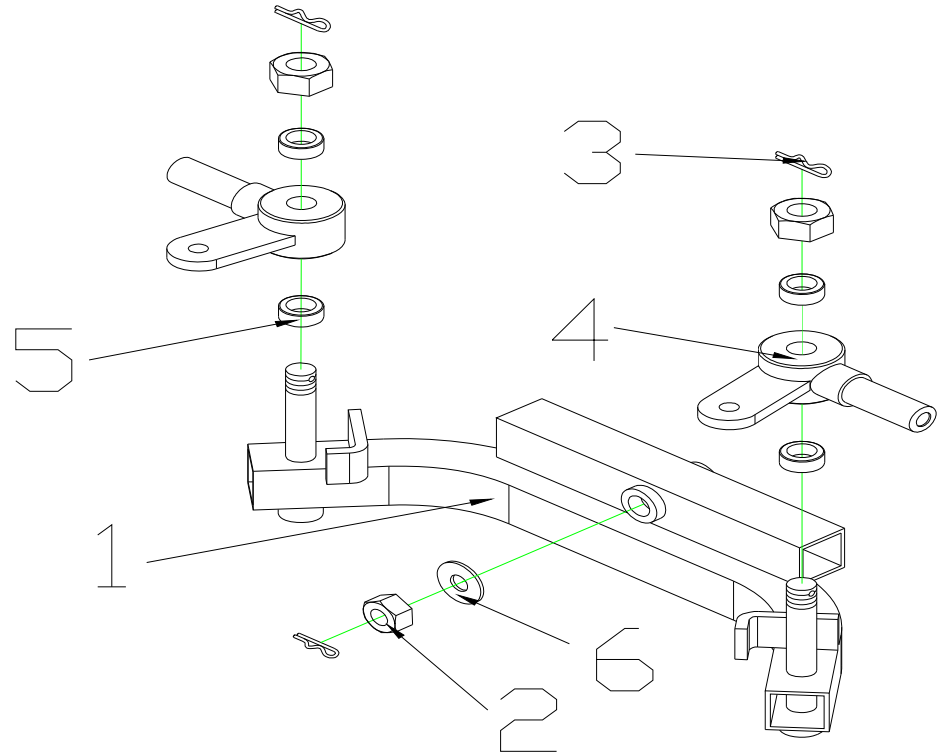

T4G9 Parts List (2015.10.16)

17. FRONT FORK ASS'Y

5131125 VENUS 4 SPORT SILVER L / T4G9 Parts List (2015.10.16)

Fig&Index NO.	Parts No.	Parts Name	QTY/CAR	Remark
		Description		
17	S03-034-00100	FRONT FORK ASSY	1 SET	
17-1	C03-034-00101	FRONT FORK	1	
17-2	9201121201752	LOCK NUT,M12X1.75	3	
17-3	9363018000002	R TYPE PIN	3	
17-4	C03-010-00306	STEERING AXLE	2	
17-5	C03-001-10800	SPACER,20*12*T5	4	
17-6	9214120250242	WASHER,7/16	1