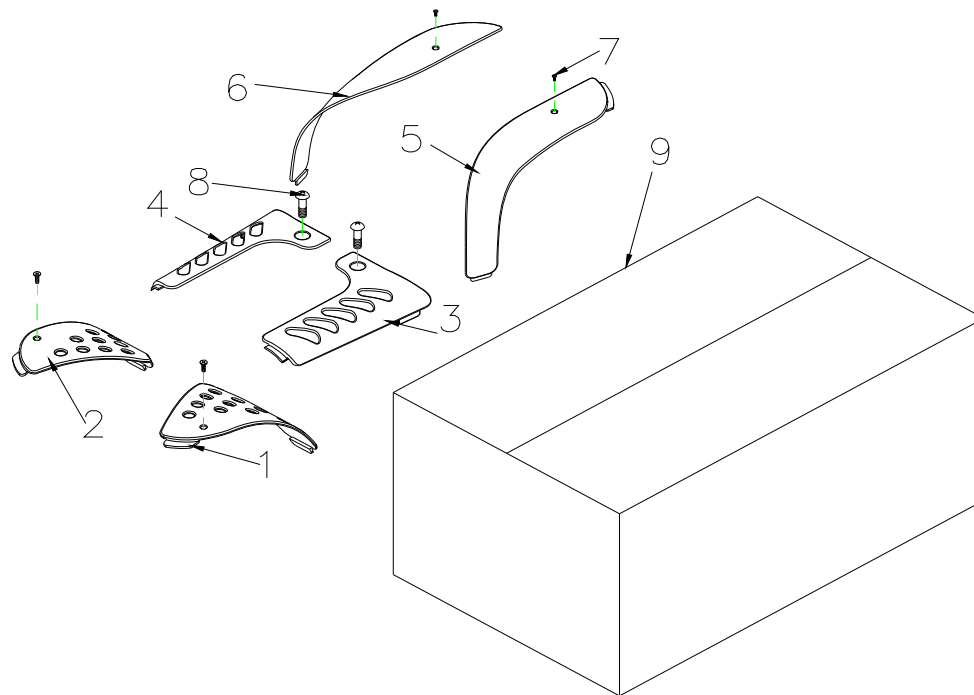

T4G9 Parts List (2015.10.16)

34.DECORATION ASS'Y,T4G

5131125 VENUS 4 SPORT SILVER L / T4G9 Parts List (2015.10.16)

Fig&Index NO.	Parts No.	Parts Name	QTY/CAR	Remark
		Description		
34	S08-034-00553	DECORATION ASS'Y,BLUE 53,T4G	1 SET	
34-1	C08-034-00253	DECORATION,FRONT SHROUD, L ,BLUE 53	1	
34-2	C08-034-00353	DECORATION,FRONT SHROUD, R ,BLUE 53	1	
34-3	C08-035-00253	DECORATION,FRONT SHROUD, L ,BLUE 53	1	
34-4	C08-035-00353	DECORATION,FRONT SHROUD, R ,BLUE 53	1	
34-5	C08-035-00553	DECORATION,REAR SHROUD, L ,BLUE 53	1	
34-6	C08-035-00653	DECORATION,REAR SHROUD, R ,BLUE 53	1	
34-7	9010040100708	BOLT,M4x10L	4	
34-8	9004060201003	BOLT,M6x20L	2	
34-9	C99-034-00700	CARTON , DECORATION	1	
34	S08-034-00571	DECORATION ASS'Y,SILVER 71,T4G	1 SET	
34-1	C08-034-00271	DECORATION,FRONT SHROUD, L ,SILVER 71	1	
34-2	C08-034-00371	DECORATION,FRONT SHROUD, R ,SILVER 71	1	
34-3	C08-035-00271	DECORATION,FRONT SHROUD, L ,SILVER 71	1	
34-4	C08-035-00371	DECORATION,FRONT SHROUD, R ,SILVER 71	1	
34-5	C08-035-00571	DECORATION,REAR SHROUD, L ,SILVER 71	1	
34-6	C08-035-00671	DECORATION,REAR SHROUD, R ,SILVER 71	1	
34-7	9010040100708	BOLT,M4x10L	4	
34-8	9004060201003	BOLT,M6x20L	2	
34-9	C99-034-00700	CARTON , DECORATION	1	
34	S08-034-00572	DECORATION ASS'Y,SILVER 72,T4G	1 SET	
34-1	C08-034-00272	DECORATION,FRONT SHROUD, L ,SILVER 72	1	
34-2	C08-034-00372	DECORATION,FRONT SHROUD, R ,SILVER 72	1	
34-3	C08-035-00272	DECORATION,FRONT SHROUD, L ,SILVER 72	1	
34-4	C08-035-00372	DECORATION,FRONT SHROUD, R ,SILVER 72	1	
34-5	C08-035-00572	DECORATION,REAR SHROUD, L ,SILVER 72	1	
34-6	C08-035-00672	DECORATION,REAR SHROUD, R ,SILVER 72	1	
34-7	9010040100708	BOLT,M4x10L	4	
34-8	9004060201003	BOLT,M6x20L	2	
34-9	C99-034-00700	CARTON , DECORATION	1