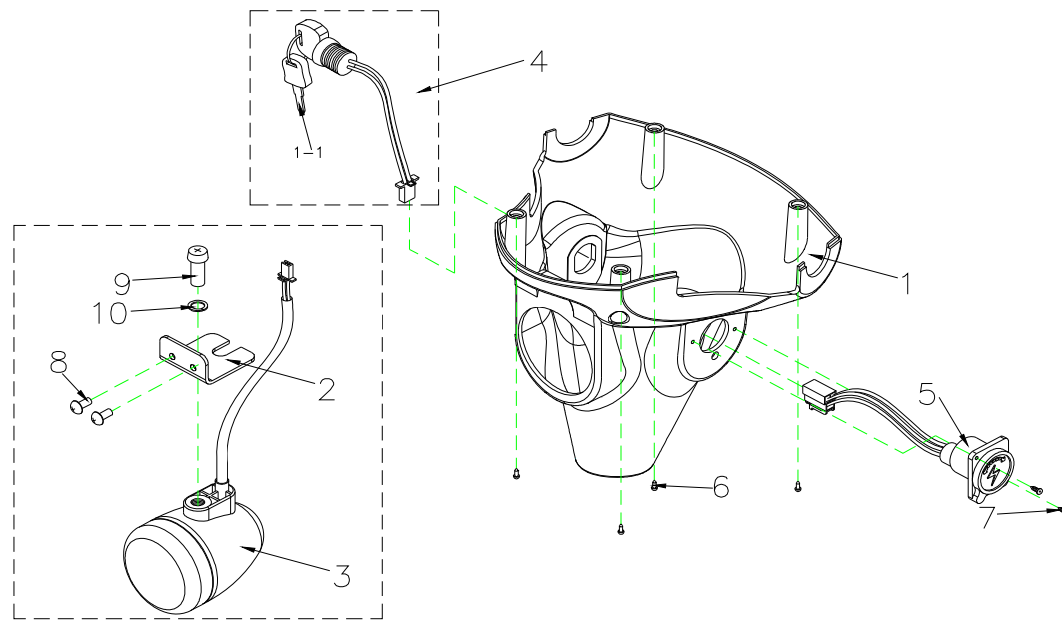

5131125 VENUS 4 SPORT SILVER L / T4G9 Parts List (2015.10.16)

Fig&Index NO.	Parts No.	Parts Name	QTY/CAR	Remark
		Description		
3	S08-034-01100	UPPER COVER,BLACK ASS'Y	1	
3-1	C08-009-00962	UPPER COVER,BLACK	1	
3-2	C12-034-01200	SPEED(20KΩ)	1	
3-3	C26-009-00200	SPEED ADJUST,JK-901C	1	
3-4	C11-045-00105	BATTERY INDICATOR, LED	1	
3-5	9011030080502	BOLT , M3x8L	2	
3-6	C16-001-10200	HORN SWITCH , YELLOW , JS722A	1	
3-7	C16-001-10500	SWITCH , HEADLAMP , BLUE , JS722B	1	
3-8	C27-034-01700	LABEL,SPEED	1	

T4G9 Parts List (2015.10.16)

4.LOWER COVER ASS'Y,HAND BAR