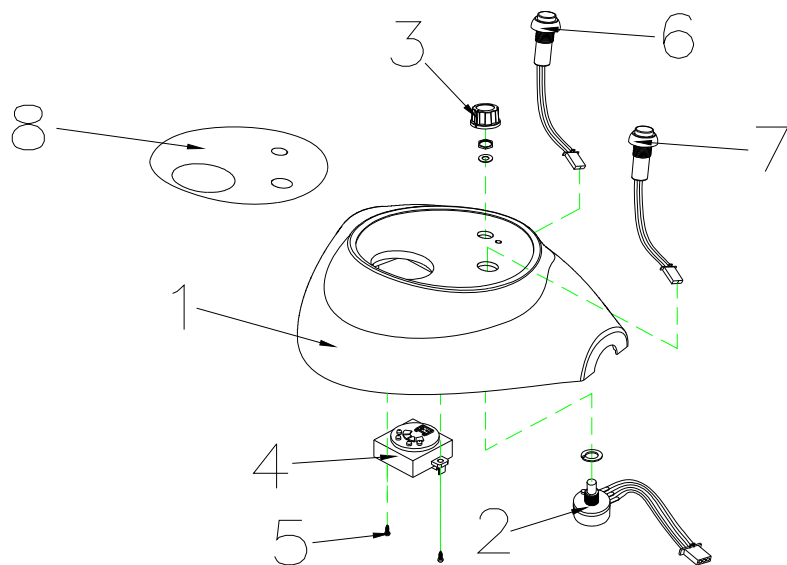

T4G9 Parts List (2015.10.16)

3.COVER ASS'Y , HANDLE BAR , UPPER

5131125 VENUS 4 SPORT SILVER L / T4G9 Parts List (2015.10.16)

Fig&Index NO.	Parts No.	Parts Name	QTY/CAR	Remark
		Description		
3	S08-034-01100	UPPER COVER,BLACK ASS'Y	1	
3-1	C08-009-00962	UPPER COVER,BLACK	1	
3-2	C12-034-01200	SPEED(20KΩ)	1	
3-3	C26-009-00200	SPEED ADJUST,JK-901C	1	
3-4	C11-045-00105	BATTERY INDICATOR, LED	1	
3-5	9011030080502	BOLT , M3x8L	2	
3-6	C16-001-10200	HORN SWITCH , YELLOW , JS722A	1	
3-7	C16-001-10500	SWITCH , HEADLAMP , BLUE , JS722B	1	
3-8	C27-034-01700	LABEL,SPEED	1