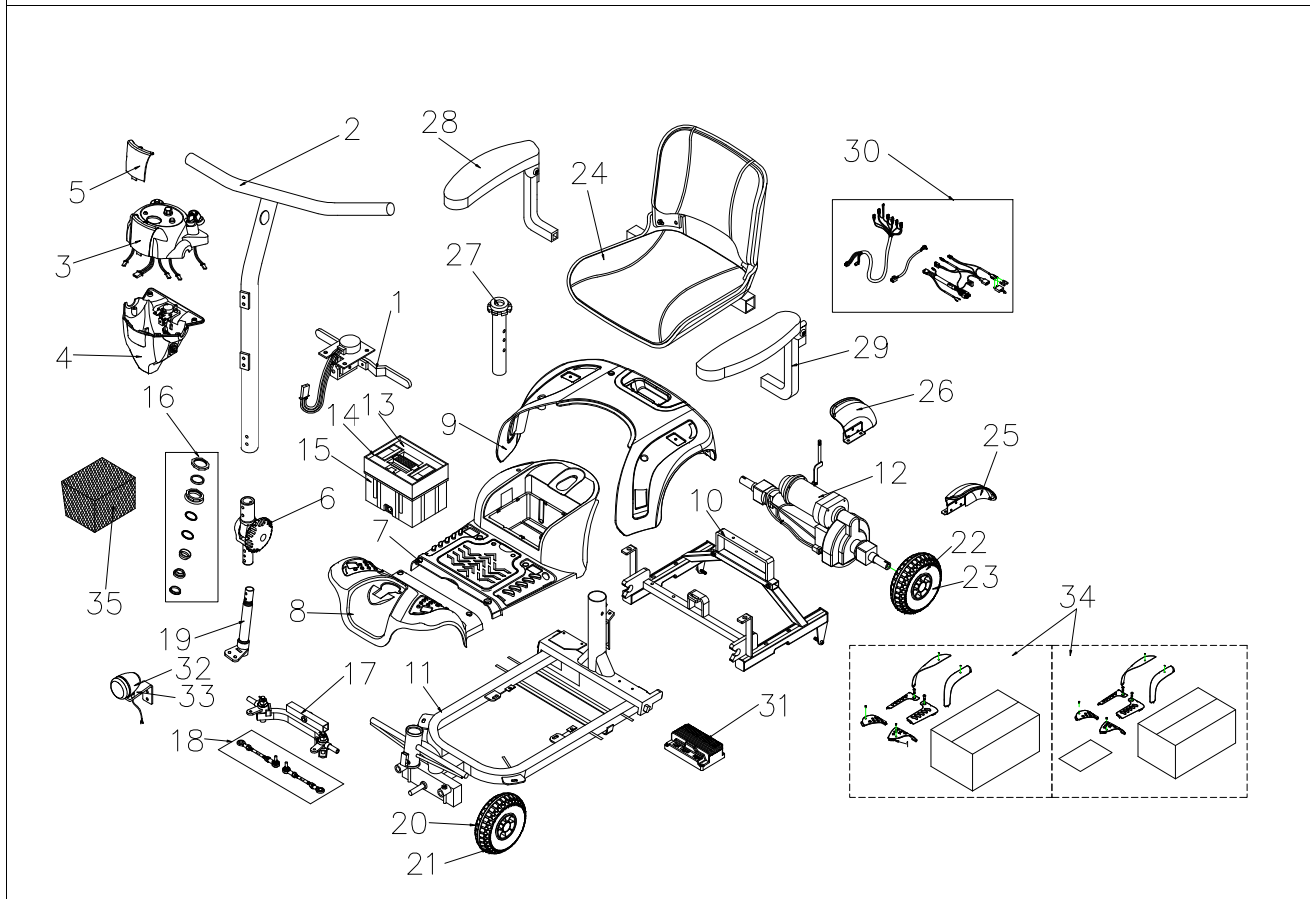

5131125 VENUS 4 SPORT SILVER L / T4G9 Parts List (2015.10.16)

5131125 VENUS 4 SPORT SILVER L / T4G9 Parts List (2015.10.16)

Fig&Index NO.	Parts No.	Parts Name	QTY/CAR	Remark
		Description		
1	S12-009-00901	SPEED DIAL ASS'Y	1 SET	
2	S02-034-00100	T TYPE HANDLE BAR COMP ASS'Y	1 SET	
3	S08-034-01100	UPPER COVER,BLACK ASS'Y	1 SET	
4	S08-009-00764	COVER ASS'Y , HANDLE BAR , LOWER , BLACK	1 SET	
6	S02-001-00501	TILLER SWIVEL ASS'Y	1 SET	
7	S08-034-00400	MAIN SHROUD ASS'Y , W/O DECORATION	1 SET	
8	C08-034-00101	FRONT SHROUD,T4G	1	
9	S08-035-00600	REAR SHROUD ASS'Y , W/O DECORATION	1 SET	
10	S01-034-00100	FRAME,REAR SECTION ASS'Y	1 SET	
11	S01-034-00200	FRAME,FRONT SECTION ASS'Y	1 SET	
12	S09-034-00300	REAR DRIVE ASS'Y(W/I BOLT,NUT ETC.),7 μ M 4700RPM	1 SET	
15	S17-034-00100	BATTERY BOX ASS'Y ,W/O BATTERY	1 SET	
15	S17-034-00200	BATTERY BOX ASS'Y ,W/I 20AH BATTERY	1 SET	
16	S02-001-00601	REGULAR BEARING BALL SET	1 SET	

T4G9 Parts List (2015.10.16)

5131125 VENUS 4 SPORT SILVER L / T4G9 Parts List (2015.10.16)

Fig&Index NO.	Parts No.	Parts Name	QTY/CAR	Remark
		Description		
1	S12-009-00901	SPEED DIAL ASS'Y	1 SET	
1-1	C12-001-01401	SPEED LEVER COMP.	1	
1-2	C12-009-00900	SPEED LEVER	1	
1-3	9358040040753	LOCKING SCREW,4x4	2	
1-4	C12-001-00102	NUT	1	
1-5	C12-001-00300	TORSION SPRING,SPEED LEVER	1	
1-6	C12-001-00403	FIX PLATE,SPEED LEVER	1	
1-7	C12-009-00700	HOLDER,SPEED LEVER	1	
1-8	9004040120704	BOLT,M4x12L	2	
1-9	C12-001-01501	SPEED LEVER COMP POSITION	1	
1-10	9004030040504	BOLT,M3x4	2	