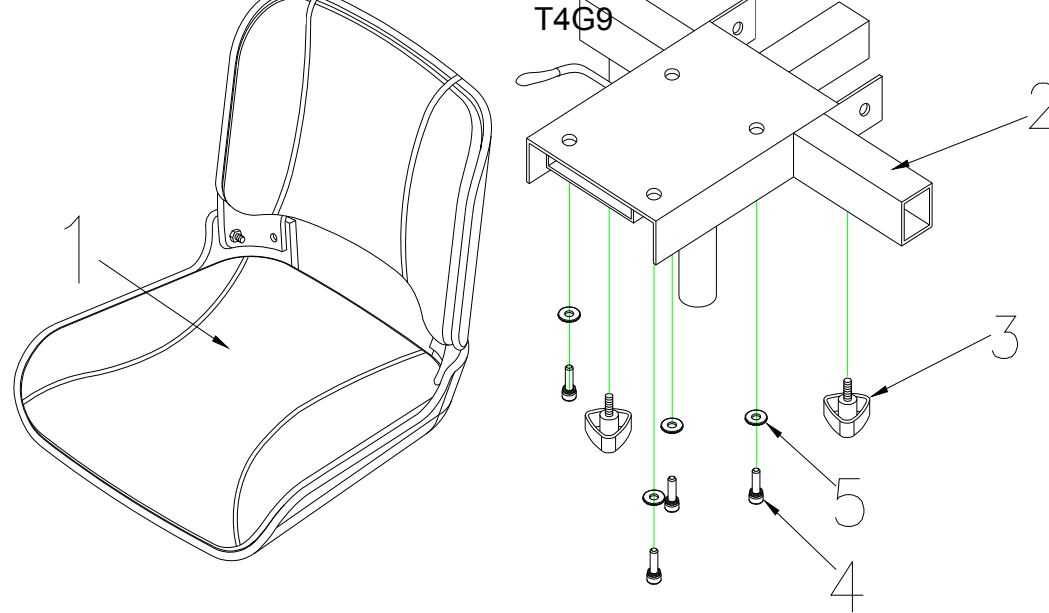

T4G9 Parts List (2015.10.16)

24.SEAT ASS'Y

24.SEAT ASS'Y

5131125 VENUS 4 SPORT SILVER L / T4G9 Parts List (2015.10.16)

Fig&Index NO.	Parts No.	Parts Name	QTY/CAR	Remark
		Description		
24	S07-035-00300	T3G FISH ON SEAT ASS'Y	1 SET	
24-1	C07-034-00302	SEAT,BLACK	1	
24-2	C07-009-01105	SEAT PLATE,T3D	1	
24-3	C30-001-10202	TRIANGEL BOLT,M8x25	2	
24-4	9022060201001	BOLT,M6X15L	4	
24-5	9214070100193	WASHER	4	