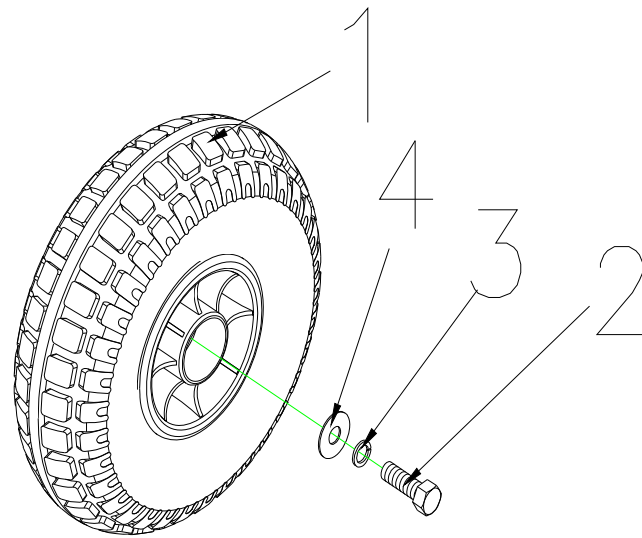

T4G9 Parts List (2015.10.16)

23. REAR TIRE BLACK ASS'Y

5131125 VENUS 4 SPORT SILVER L / T4G9 Parts List (2015.10.16)

Fig&Index NO.	Parts No.	Parts Name	QTY/CAR	Remark
		Description		
23	S06-035-00100	PU FOAMED REAR TIRE ASSY , BLACK	1 SET	
23-1	C06-035-00200	REAR TIRE ,BLACK	1	
23-2	9002080201251	BOLT,M8x20L	1	
23-3	9211080200142	SPRING WASHER,5/16	1	
23-4	9214080300232	WASHER,5/16	1