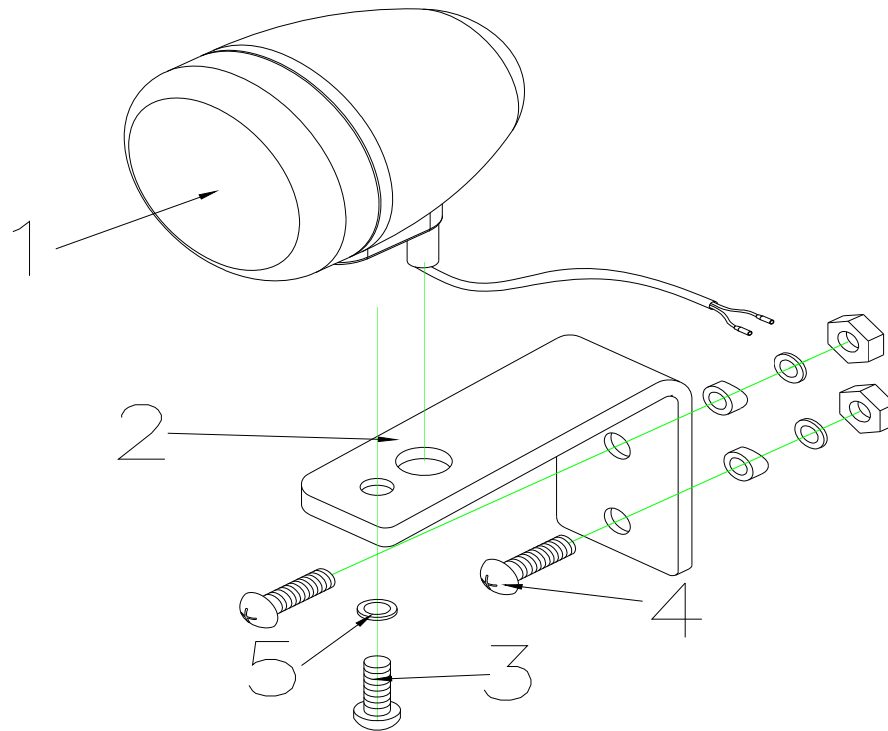

T4G9 Parts List (2015.10.16)

33.FRONT LAMP ASS'Y

5131125 VENUS 4 SPORT SILVER L / T4G9 Parts List (2015.10.16)

Fig&Index NO.	Parts No.	Parts Name Description	QTY/CAR	Remark
33	S13-023-00100	FRONT LAMP ASS'Y-DRIVE	1 SET	
33-1	C13-009-00101	FRONT LAMP II	1	
33-2	C13-009-00201	BRACKET , FRONT LAMP	1	
33-3	9005040120702	BOLT M6x20(ED)	2	
33-4	9004060201003	BOLT M6X40	1	
33-5	9211060150102	SPRING WASHER M6	1