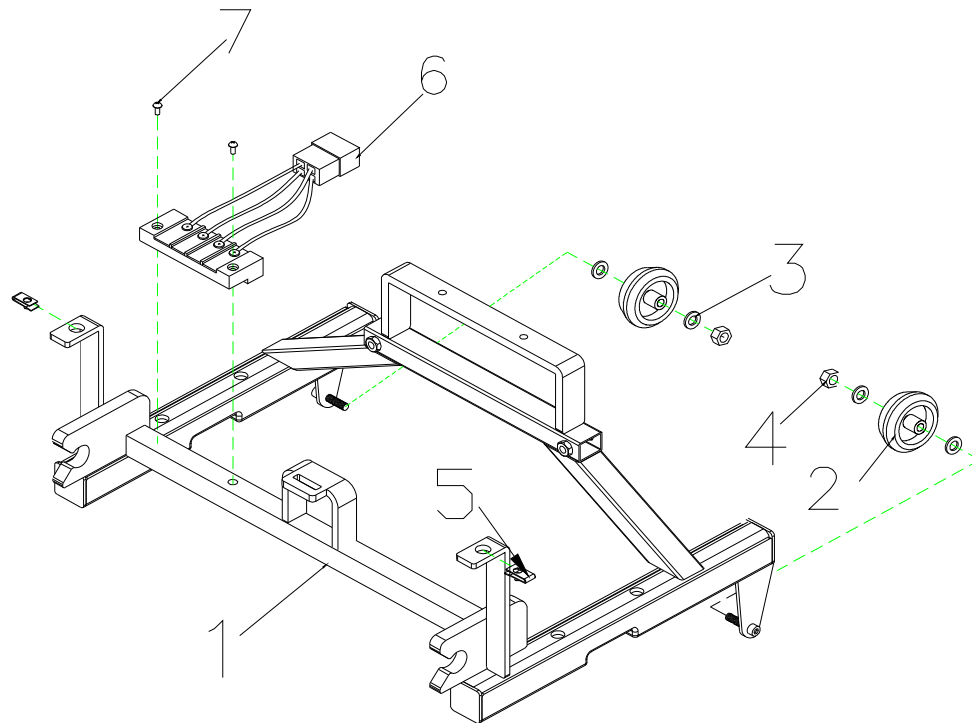

T4G9 Parts List (2015.10.16)

10. FRAME, REAR SECTION ASS'Y

5131125 VENUS 4 SPORT SILVER L / T4G9 Parts List (2015.10.16)

Fig&Index NO.	Parts No.	Parts Name	QTY/CAR	Remark
		Description		
10	S01-034-00100	FRAME,REAR SECTION ASS'Y	1 SET	
10-1	C01-034-00102	REAR FRAME SECTION	1	
10-2	C28-007-00200	ANT-TIP WHEELS	2	
10-3	9214080150232	WASHER,5/16	4	
10-4	9201080801253	LOCK NUT,M8	2	
10-5	9237060000001	U-TYPE SPRING NUT,M6	2	
10-6	C12-034-00901	POWER CONNECTOR ,REAR	1	
10-7	9005040150706	BOLT, M4x15L	2