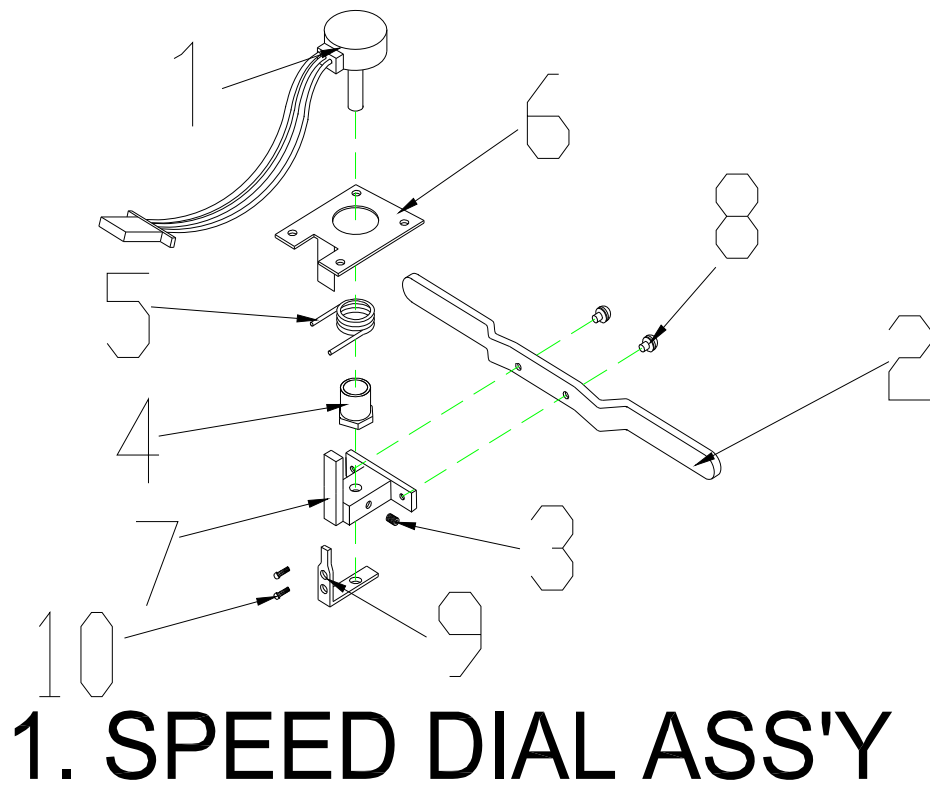

5131125 VENUS 4 SPORT SILVER L / T4G9 Parts List (2015.10.16)

5131125 VENUS 4 SPORT SILVER L / T4G9 Parts List (2015.10.16)

Fig&Index NO.	Parts No.	Parts Name	QTY/CAR	Remark
		Description		
1	S12-009-00901	SPEED DIAL ASS'Y	1 SET	
2	S02-034-00100	T TYPE HANDLE BAR COMP ASS'Y	1 SET	
3	S08-034-01100	UPPER COVER,BLACK ASS'Y	1 SET	
4	S08-009-00764	COVER ASS'Y , HANDLE BAR , LOWER , BLACK	1 SET	
6	S02-001-00501	TILLER SWIVEL ASS'Y	1 SET	
7	S08-034-00400	MAIN SHROUD ASS'Y , W/O DECORATION	1 SET	
8	C08-034-00101	FRONT SHROUD,T4G	1	
9	S08-035-00600	REAR SHROUD ASS'Y , W/O DECORATION	1 SET	
10	S01-034-00100	FRAME,REAR SECTION ASS'Y	1 SET	
11	S01-034-00200	FRAME,FRONT SECTION ASS'Y	1 SET	
12	S09-034-00300	REAR DRIVE ASS'Y(W/I BOLT,NUT ETC.),7 μ M 4700RPM	1 SET	
15	S17-034-00100	BATTERY BOX ASS'Y ,W/O BATTERY	1 SET	
15	S17-034-00200	BATTERY BOX ASS'Y ,W/I 20AH BATTERY	1 SET	
16	S02-001-00601	REGULAR BEARING BALL SET	1 SET	

T4G9 Parts List (2015.10.16)

5131125 VENUS 4 SPORT SILVER L / T4G9 Parts List (2015.10.16)

Fig&Index NO.	Parts No.	Parts Name	QTY/CAR	Remark
		Description		
1	S12-009-00901	SPEED DIAL ASS'Y	1 SET	
1-1	C12-001-01401	SPEED LEVER COMP.	1	
1-2	C12-009-00900	SPEED LEVER	1	
1-3	9358040040753	LOCKING SCREW,4x4	2	
1-4	C12-001-00102	NUT	1	
1-5	C12-001-00300	TORSION SPRING,SPEED LEVER	1	
1-6	C12-001-00403	FIX PLATE,SPEED LEVER	1	
1-7	C12-009-00700	HOLDER,SPEED LEVER	1	
1-8	9004040120704	BOLT,M4x12L	2	
1-9	C12-001-01501	SPEED LEVER COMP POSITION	1	
1-10	9004030040504	BOLT,M3x4	2	