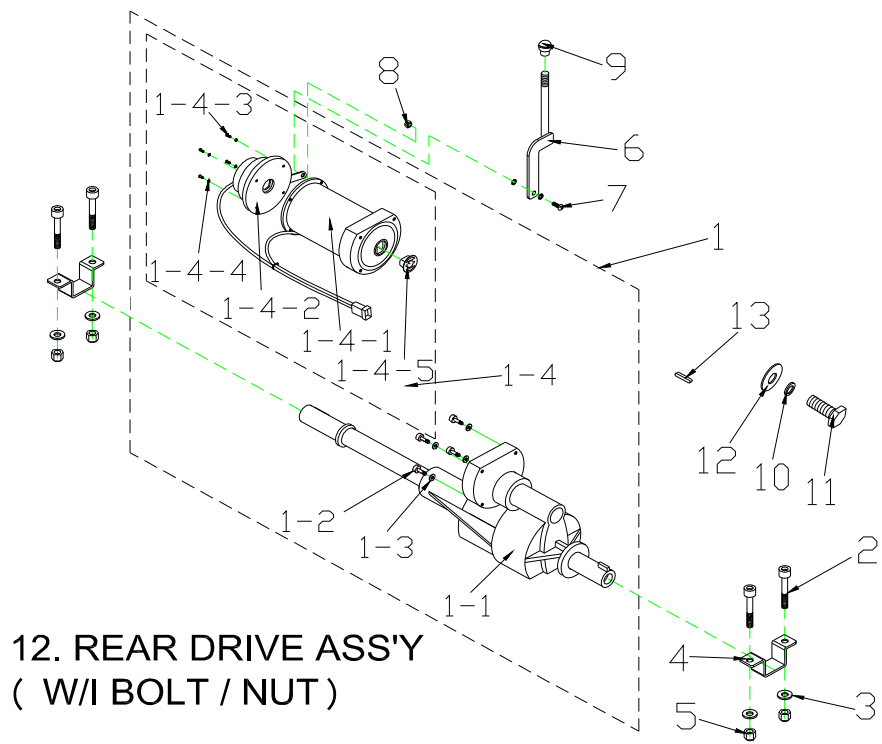

T4G9 Parts List (2015.10.16)

12. REAR DRIVE ASS'Y
(W/I BOLT / NUT)

5131125 VENUS 4 SPORT SILVER L / T4G9 Parts List (2015.10.16)

Fig&Index NO.	Parts No.	Parts Name	QTY/CAR	Remark
		Description		
12	S09-034-00300	REAR DRIVE ASSY(W/ BOLT,NUT ETC.),7μM 4700RPM	1 SET	
12-1	C09-034-00701	REAR DRIVE ASSY (WITHOUT BOLT , NUT)	1	
12-1-1	C09-034-01600	TRANSAXLE ONLY (WITHOUT MOTOR)	1	
12-1-1-1	9357005005020	PIN,5x5x20	2	
12-1-2	9021060151001	BOLT,BLACK,M6x15L	4	
12-1-3	9211060150102	SPRING WASHER,M6	4	
12-1-4	C09-034-00402	MOTOR (WITH BRAKE) , 7μM/4700RPM	1	
12-1-4-1	C09-009-00302	MOTOR ONLY(WITHOUT BRAKE) , 7μM/4700RPM	1	
12-1-4-2	C09-034-00502	ELECTRO-MAGNETIC BRAKE	1	
12-1-4-3	9004040120704	BOLT,M4x12L	4	
12-1-4-4	9211040100602	SPRING WASHER,M4	4	
12-1-4-5	C09-060-00800	MOTOR/TRANSAXLE, CONNECTOR	1	
12-2	9035080451251	BOLT,M8x45L	4	
12-3	9214080150232	WASHER,5/16	4	
12-4	C09-010-00101	PLATE,MOTOR	2	
12-5	9201080801252	LOCK NUT,M8xP1.25	4	
12-6	C09-034-00601	FREE WHEEL LEVER	1	
12-7	9004050150804	BOLT,M5x15L	1	
12-8	9201050500802	LOCK NUT,M5	2	
12-9	C26-009-00702	KNOB,FREE WHEEL LEVER	1	
12-10	9211080200142	SPRING WASHER,5/16	2	
12-11	9002080201251	BOLT,M8x20L	2	
12-12	9214080150232	WASHER,5/16	2