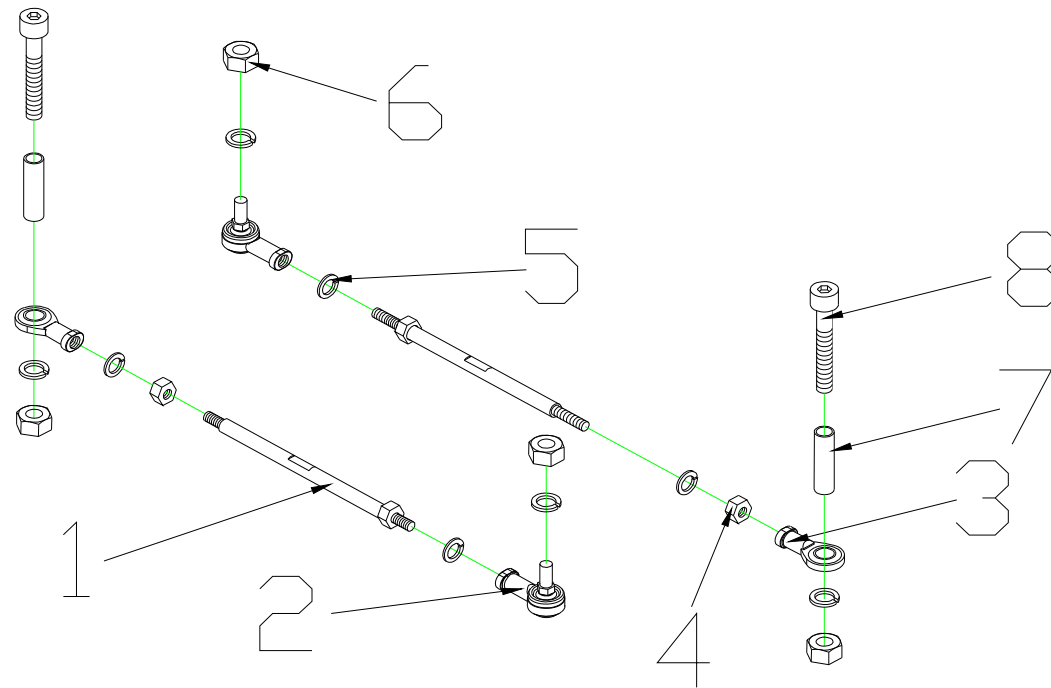

T4G9 Parts List (2015.10.16)

5131125 VENUS 4 SPORT SILVER L / T4G9 Parts List (2015.10.16)

Fig&Index NO.	Parts No.	Parts Name	QTY/CAR	Remark
		Description		
1	S12-009-00901	SPEED DIAL ASS'Y	1 SET	
1-1	C12-001-01401	SPEED LEVER COMP.	1	
1-2	C12-009-00900	SPEED LEVER	1	
1-3	9358040040753	LOCKING SCREW,4x4	2	
1-4	C12-001-00102	NUT	1	
1-5	C12-001-00300	TORSION SPRING,SPEED LEVER	1	
1-6	C12-001-00403	FIX PLATE,SPEED LEVER	1	
1-7	C12-009-00700	HOLDER,SPEED LEVER	1	
1-8	9004040120704	BOLT,M4x12L	2	
1-9	C12-001-01501	SPEED LEVER COMP POSITION	1	
1-10	9004030040504	BOLT,M3x4	2	

T4G9 Parts List (2015.10.16)

8. CONNECTING ROD ASS'Y

5131125 VENUS 4 SPORT SILVER L / T4G9 Parts List (2015.10.16)

Fig&Index NO.	Parts No.	Parts Name	QTY/CAR	Remark
		Description		
18	S03-034-00200	CONNECTING ROD ASS'Y	1 SET	
18-1	C03-001-10401	CONNECTING ROD, GUIDING	2	
18-2	C19-074-00100	JOINT, RBL 8 (L)	2	
18-3	C19-029-00200	JOINT, RBL 8 (R)	2	
18-4	9202080601251	NUT, M8XP1.25	4	
18-5	9211080200142	SPRING WASHER, 5/16	8	
18-6	9201080801252	LOCKING NUT, M8	4	
18-7	C03-036-00501	SPACER ψ 14X ψ 8.5X40L	2	
18-8	9035080701255	BOLT M8x70LxP1.25	2	