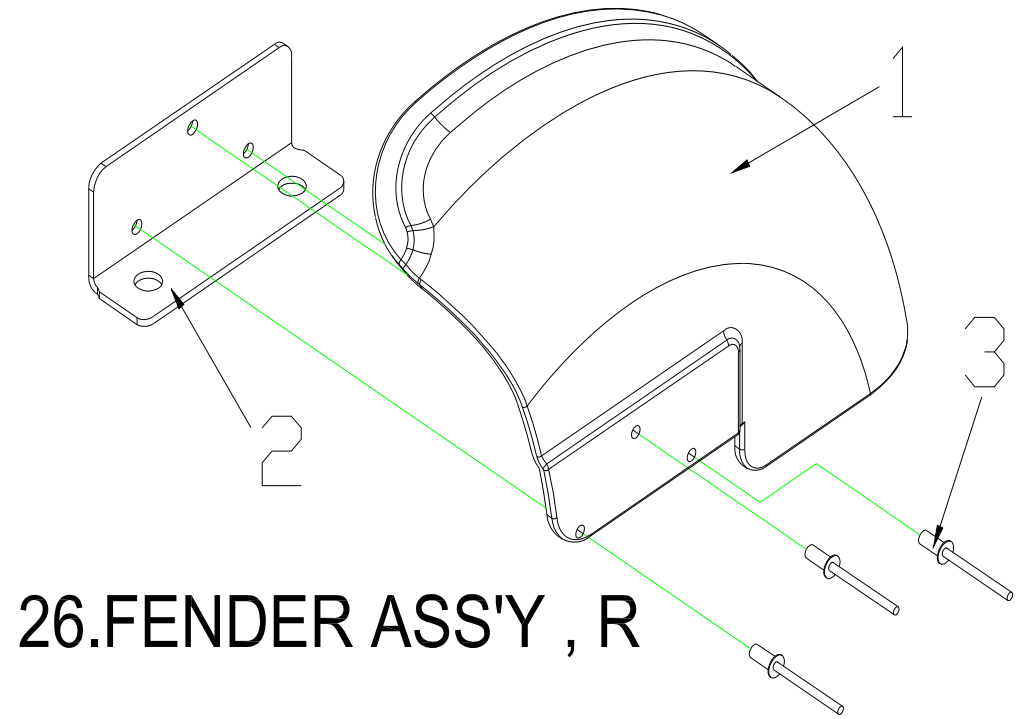

T4G9 Parts List (2015.10.16)

26.FENDER ASS'Y , R

5131125 VENUS 4 SPORT SILVER L / T4G9 Parts List (2015.10.16)

Fig&Index NO.	Parts No.	Parts Name	QTY/CAR	Remark
		Description		
26	S08-034-00800	FENDER ASS'Y , R	1 SET	
26-1	C08-034-00501	FENDER , R	1	
26-2	C01-034-00401	BRACKET, FENDER	1	
26-3	9011030080502	RIVET	3