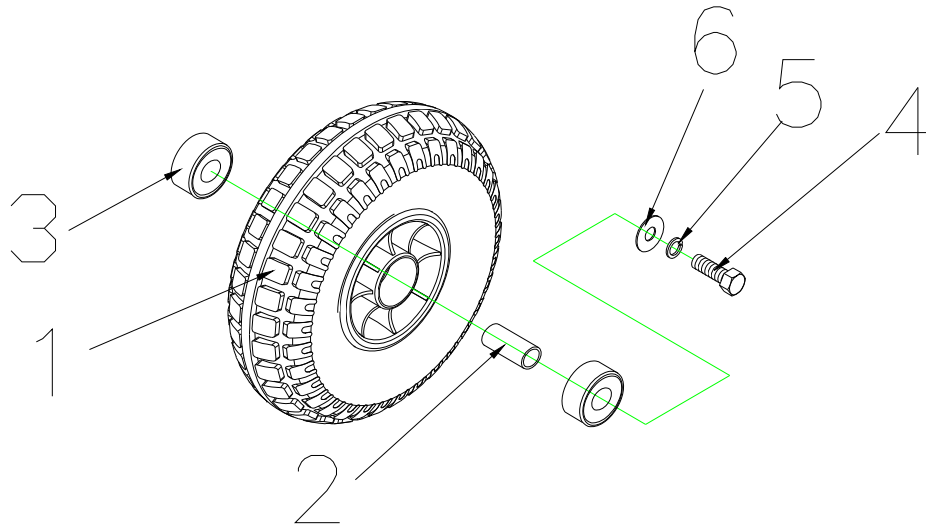

5131125 VENUS 4 SPORT SILVER L / T4G9 Parts List (2015.10.16)

21. FRONT TIRE BLACK ASS'Y

5131125 VENUS 4 SPORT SILVER L / T4G9 Parts List (2015.10.16)

Fig&Index NO.	Parts No.	Parts Name	QTY/CAR	Remark
		Description		
21	S05-034-00700	FRONT TIRE ASS'Y,230*75,BLACK	1 SET	
21-1	C05-034-01000	FRONT TIRE,BLACK,230*75	1	
21-2	C01-059-00900	SPACER OD=22 / ID=16 / L=24mm	1	
21-3	9653069020000	BEARING 6902ZZ	2	
21-4	9002080201251	BOLT,M8xP1.25x20L	1	
21-5	9211080200142	SPRING WASHER-5/16	1	
21-6	9214080300232	WASHER-5/16	1