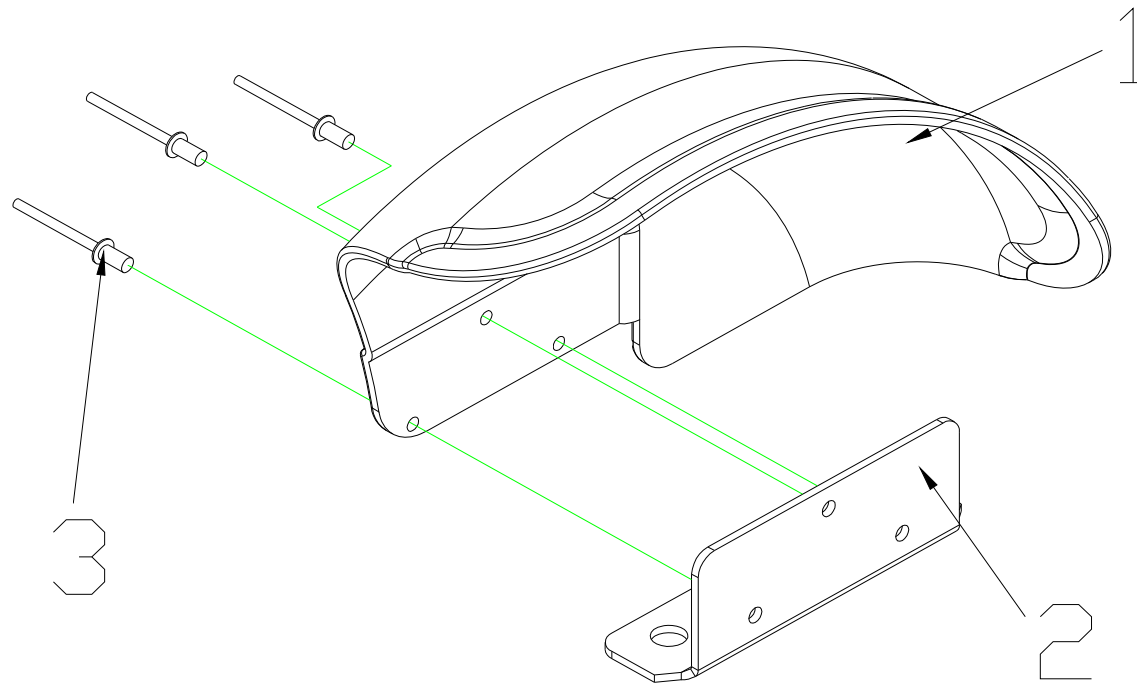

T4G9 Parts List (2015.10.16)

25.FDNDER ASS'Y , L

5131125 VENUS 4 SPORT SILVER L / T4G9 Parts List (2015.10.16)

Fig&Index NO.	Parts No.	Parts Name	QTY/CAR	Remark
		Description		
25	S08-034-00700	FENDER ASS'Y , L	1 SET	
25-1	C08-034-00401	FENDER , L	1	
25-2	C01-034-00401	BRACKET, FENDER	1	
25-3	9011030080502	RIVET	3