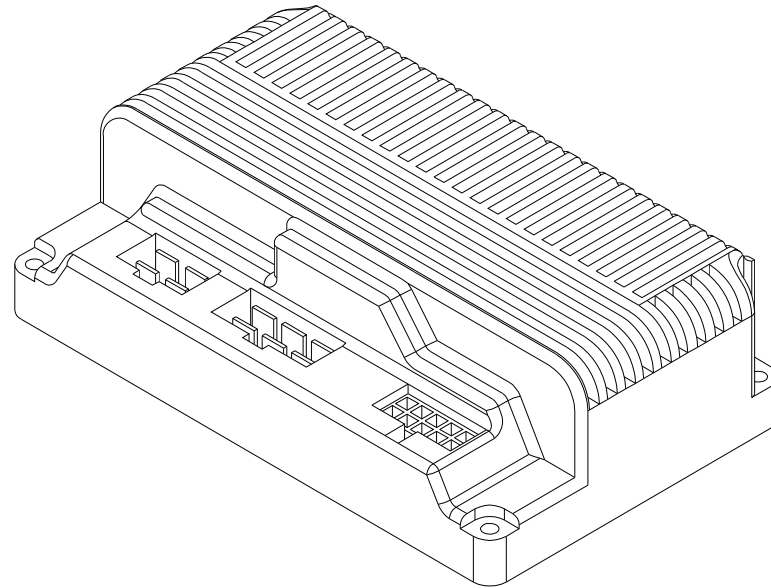

5131125 VENUS 4 SPORT SILVER L / T4G9Parts List (2015.10.16)

Fig&Index NO.	Parts No.	Parts Name	QTY/CAR	Remark
		Description		
30	S18-034-00100	WIRE HARNESS ASS'Y FOR CTE CONTROLLER	1 SET	
30-1	C18-023-00101	WIRE HARNESS ,DECAL	1	
30-2	C18-035-00102	WIRE HARNESS ,CONTROLLER	1	
30-2-1	C18-001-01000	FUSE,10A	1	
30-3	C16-009-00302	BREAKER,20A	1	
30-4	C16-009-00401	TUBE,PROTECT SWITCH	1	
30-5	C18-035-00201	ELECTRO-MAGNETIC BRAKE WIRE,MOTOR	1	
30-6	C26-001-00800	PLUG	2	

T4G9 Parts List (2015.10.16)

31.CONTROLLER , CTE 70A