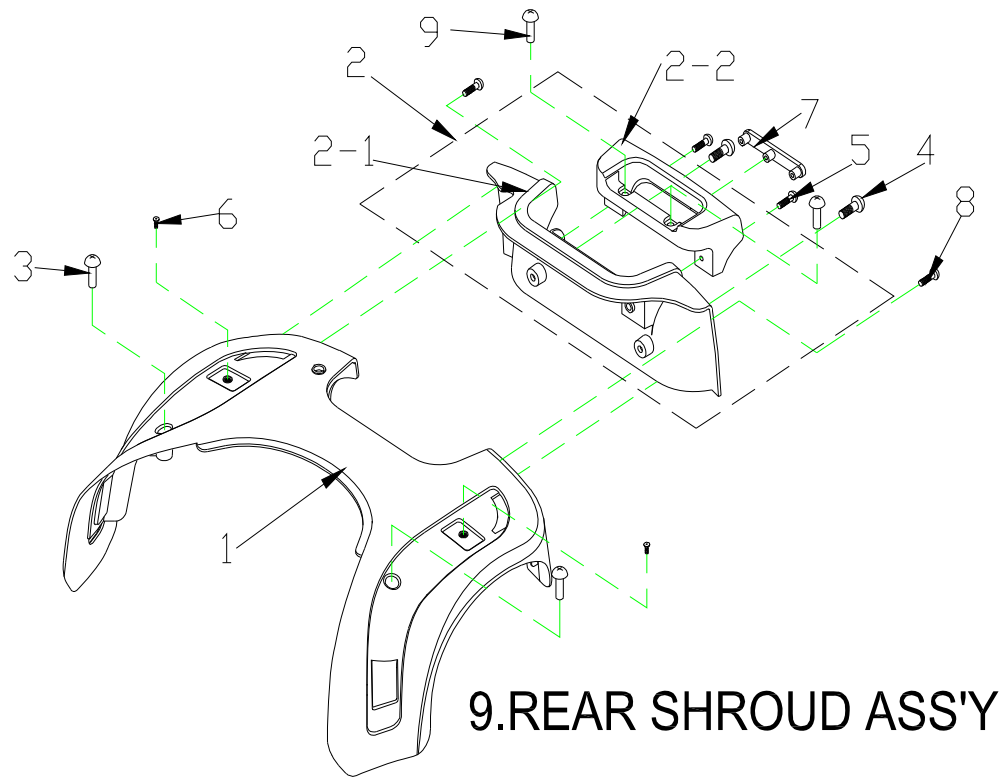

T4G9 Parts List (2015.10.16)

9. REAR SHROUD ASS'Y

5131125 VENUS 4 SPORT SILVER L / T4G9 Parts List (2015.10.16)

Fig&Index NO.	Parts No.	Parts Name	QTY/CAR	Remark
		Description		
9	S08-035-00600	REAR SHROUD ASSY , W/O DECORATION	1 SET	
9-1	C08-035-00400	REAR SHROUD	1	
9-2	C08-035-01400	BRECKET,REAR FRAME ASSY	1	
9-2-1	C08-035-00862	BRECKET,REAR FRAME	1	
9-2-2	C08-035-00700	HANGER,REAR FRAME	1	
9-3	9004060201003	CR ROUND HD SCREW,M6X20L	2	
9-4	9004060301003	BOLT,BLACK,M6X30L	2	
9-5	9004040200703	BOLT,M4x20L,ED	2	
9-6	9010040100708	BOLT,M4x10L,ED	2	
9-7	C26-034-00201	STOP SLIPPING MAT	1	
9-8	9004040120703	BOLT,M4x12L,ED	2	
9-9	9005060201002	BOLT M6x20L	2