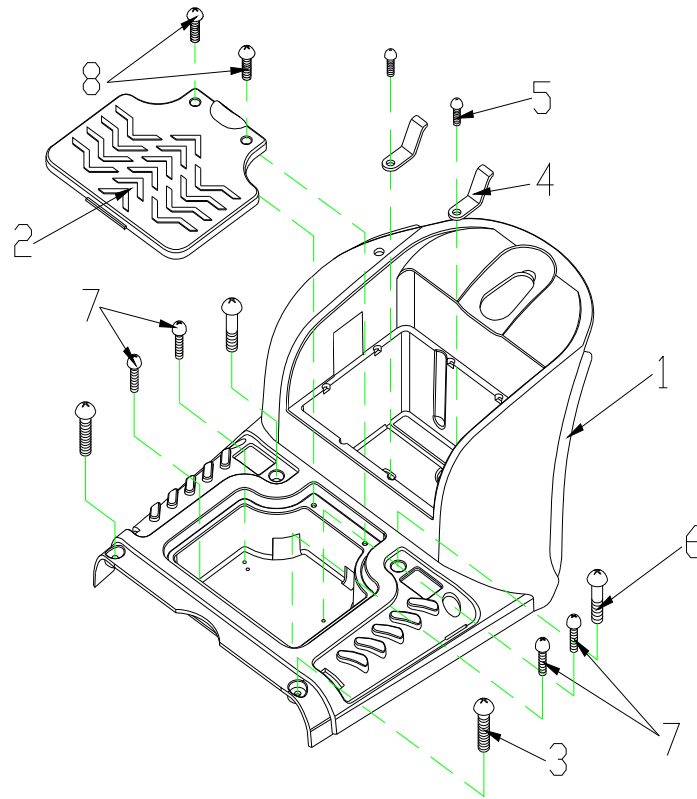

T4G9 Parts List (2015.10.16)

7.MAIN SHROUD ASS'Y

5131125 VENUS 4 SPORT SILVER L / T4G9 Parts List (2015.10.16)

Fig&Index NO.	Parts No.	Parts Name	QTY/CAR	Remark
		Description		
7	S08-034-00400	MAIN SHROUD ASS'Y , W/O DECORATION	1 SET	
7-1	C08-035-00103	FRONT SHROUD	1	
7-2	C08-035-00900	COVER,CONTROLLER	1	
7-3	9005060201002	CR ROUND HD SCREW,M6X20L	2	
7-4	C12-009-00100	U-TYPE SPRING NUT	2	
7-5	9005040060702	CR ROUND HD SCREW,M4X6L	2	
7-6	9004060201003	BOLT,M6x20L	2	
7-7	9011040200003	BOLT,M4x20L,ED	4	
7-8	9005040120702	CR ROUND HD SCREW,M4X12L	2