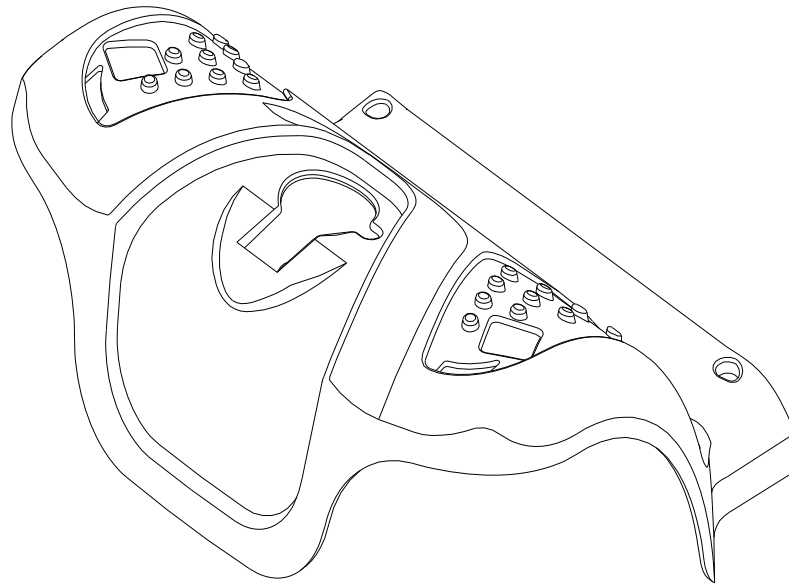

5131125 VENUS 4 SPORT SILVER L / T4G9 Parts List (2015.10.16)

Fig&Index NO.	Parts No.	Parts Name	QTY/CAR	Remark
		Description		
7	S08-034-00400	MAIN SHROUD ASS'Y , W/O DECORATION	1 SET	
7-1	C08-035-00103	FRONT SHROUD	1	
7-2	C08-035-00900	COVER,CONTROLLER	1	
7-3	9005060201002	CR ROUND HD SCREW,M6X20L	2	
7-4	C12-009-00100	U-TYPE SPRING NUT	2	
7-5	9005040060702	CR ROUND HD SCREW,M4X6L	2	
7-6	9004060201003	BOLT,M6x20L	2	
7-7	9011040200003	BOLT,M4x20L,ED	4	
7-8	9005040120702	CR ROUND HD SCREW,M4X12L	2	

T4G9 Parts List (2015.10.16)

8.FRONT SHROUD ,T4G