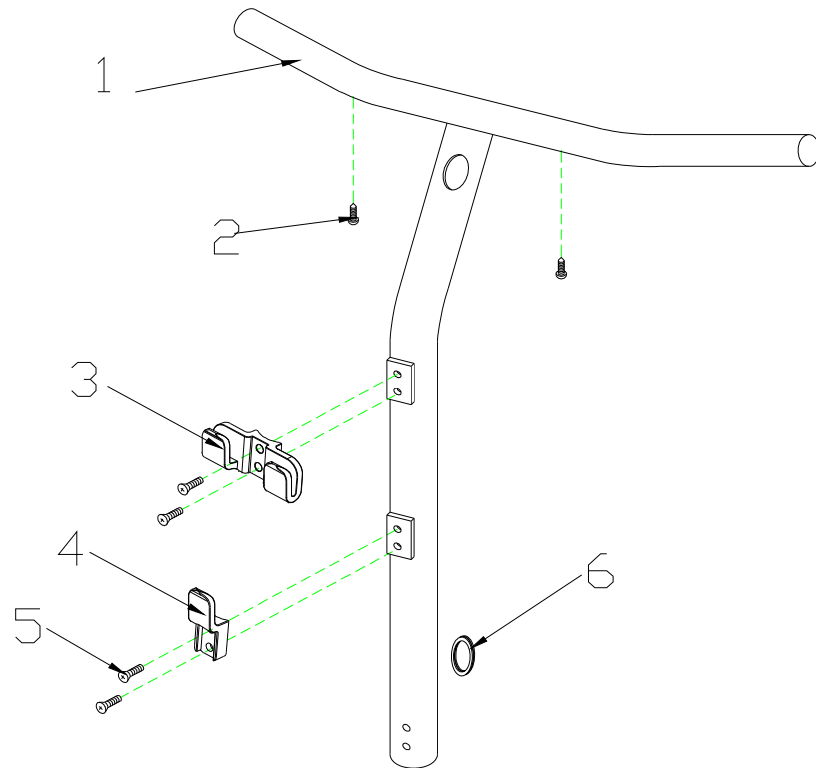

T4G9 Parts List (2015.10.16)

2. T TYPE HANDLE BAR ASS'Y

5131125 VENUS 4 SPORT SILVER L / T4G9 Parts List (2015.10.16)

Fig&Index NO.	Parts No.	Parts Name	QTY/CAR	Remark
		Description		
2	S02-034-00100	T TYPE HANDLE BAR COMP ASS'Y	1	
2-1	C02-034-00100	T TYPE HANDLE BAR COMP	1	
2-2	9004030080504	BOLT,M3X8	4	
2-3	C26-009-01601	BASKET HOLDER,PAINTED,UPPER	1	
2-4	C26-009-01700	BASKET HOLDER,PAINTED,LOWER	1	
2-5	9005060121002	BOLT , M6x12L	4	
2-6	C02-032-00202	PLUG,WIRE	1