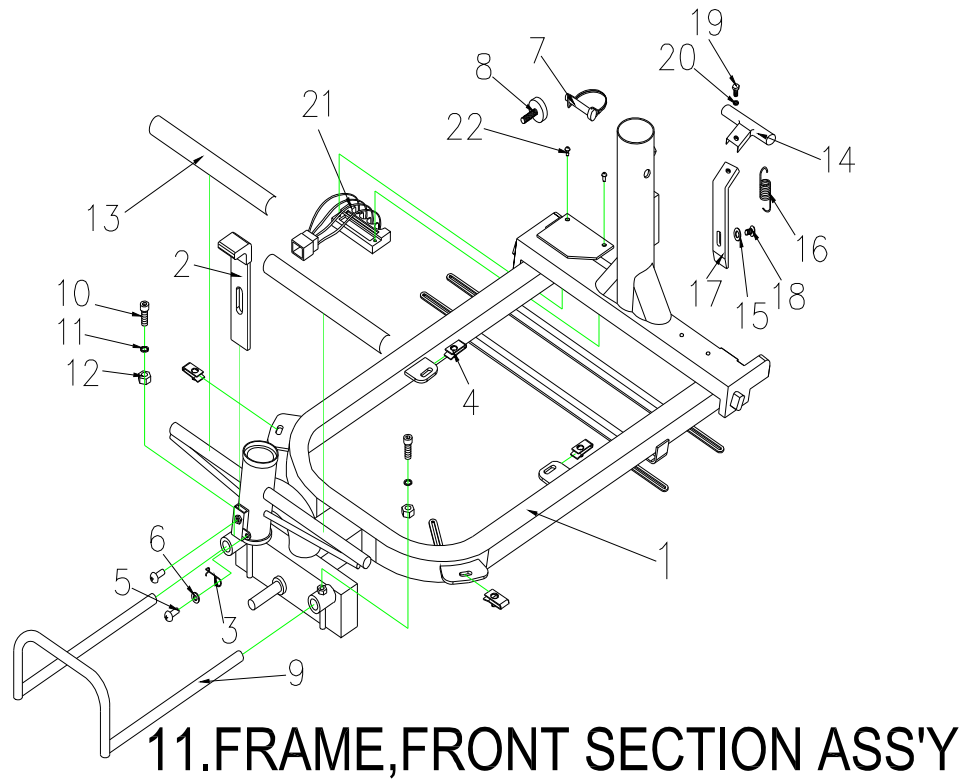

T4G9 Parts List (2015.10.16)

11.FRAME,FRONT SECTION ASS'Y

5131125 VENUS 4 SPORT SILVER L / T4G9 Parts List (2015.10.16)

Fig&Index NO.	Parts No.	Parts Name	QTY/CAR	Remark
		Description		
11	S01-034-00200	FRAME,FRONT SECTION ASS'Y	1 SET	
11-1	C01-010-00405	FRONT FRAME SECTION	1	
11-2	C02-010-00102	LOCKER	1	
11-3	C02-009-00300	SPRING,LOCKER	1	
11-4	9237060000000	U-TYPE SPRING NUT	4	
11-5	9005060121002	CR ROUND HD SCREW,M6X12L	2	
11-6	9214060100133	WASHER,M6	1	
11-7	C01-007-00200	LINK PIN, Ø8x60L	1	
11-8	C30-001-10100	BOKT,SEAT,10X1.25X27L	1	
11-9	C01-034-00300	FRONT BUMPER	1	
11-10	9021060201001	HEX FLANGE BOLT, M6x20L	2	
11-11	9211060150102	SPRING WASHER,M6	2	
11-12	9202060501001	NUT,M6XP1	2	
11-13	C31-010-00100	VELCRO STRIP,LOOP,125	2	
11-14	C26-009-01401	HANGER,FRAME LOCKER	1	
11-15	9214060100133	WASHER,M6	1	
11-16	C01-009-00901	SPRING,FRAME LOCKER	1	
11-17	C01-009-00802	LOCKER,FRAME	1	
11-18	9005060101002	BOLT, M6x10L	1	
11-19	9002060101003	BOLT, M6x10L,ED	1	
11-20	9211060150102	SPRING WASHER,M6	1	
11-21	C12-034-00700	POWER CONNECTOR ,FRONT	1	
11-22	9005040150706	BOLT, M4x15L	2