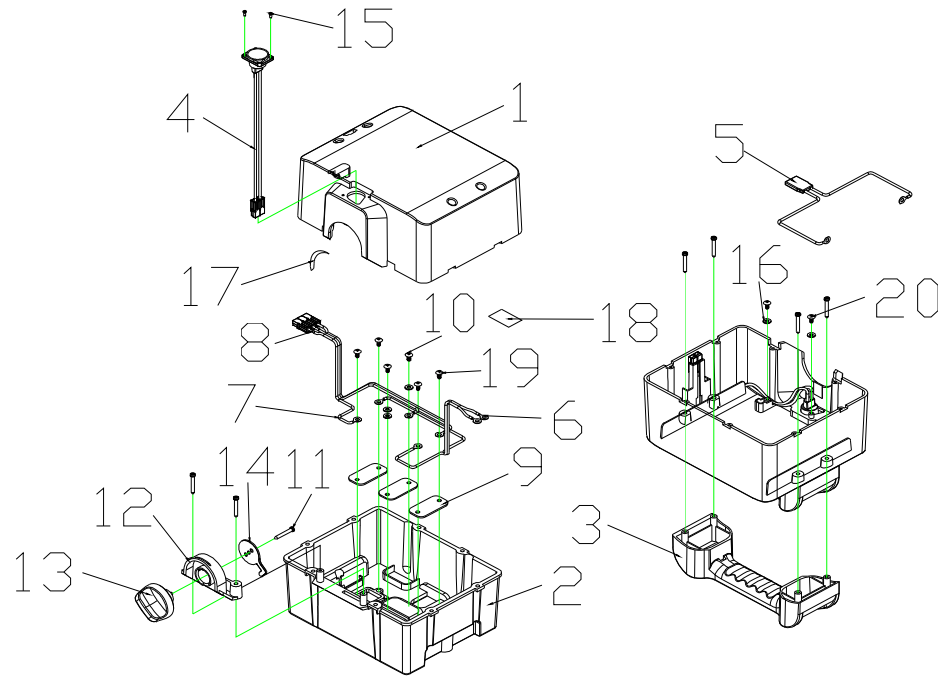

5131125 VENUS 4 SPORT SILVER L / T4G9 Parts List (2015.10.16)

15. BATTERY BOX ASS'Y,W/O BATTERY

5131125 VENUS 4 SPORT SILVER L / T4G9 Parts List (2015.10.16)

Fig&Index NO.	Parts No.	Parts Name	QTY/CAR	Remark
		Description		
15	S17-034-00100	BATTERY BOX ASS'Y ,W/O BATTERY	1 SET	
15-1	C08-034-00703	BATTERY FRONT COVER,UPPER	1	
15-2	C08-034-00802	BATTERY FRONT COVER,LOWER	1	
15-3	C08-034-00600	BATTERY CASE GRIP	1	
15-4	C17-034-00302	CHARGE CABLE UPPER	1	
15-4-1	C18-001-01000	FUSE,10A	1	
15-5	C17-034-00502	BATTERY CABLE	1	
15-5-1	C17-009-00200	FUSE,40A	1	
15-6	C17-034-00602	BATTERY CABLE (+)	1	
15-7	C17-034-00702	BATTERY CABLE (-)	1	
15-8	C17-034-00402	CHARGE CABLE LOWER	1	
15-9	C12-009-00401	COPPER PIECE , BATTERY PLANK	3	
15-10	9011040100003	CR ROUND HD SCREW,M4X10L	3	
15-11	9011040200003	BOLT,M4x20L	15	
15-12	C08-034-00900	BATTERY CASE POSITION KNOB HOLDER	1	
15-13	C08-034-01001	BATTERY CASE POSITION KNOB	1	
15-14	C01-034-00600	BATTERY CASE POSITION HOOK	1	
15-15	9014250080002	BOLT, M2.5x8L	2	
15-16	9214040100102	WASHER , OD=14/ID=4.2/T=1mm	3	
15-17	C27-034-02300	LABEL , LOCK / UNLOCK	1	
15-18	C27-034-02800	LABEL , "DO NOT DRIVE WHILE CHARGING"	1	
15-19	9005040080702	BOLT, M4x8L	4	
15-20	9029040120002	BOLT, M4x12L	2