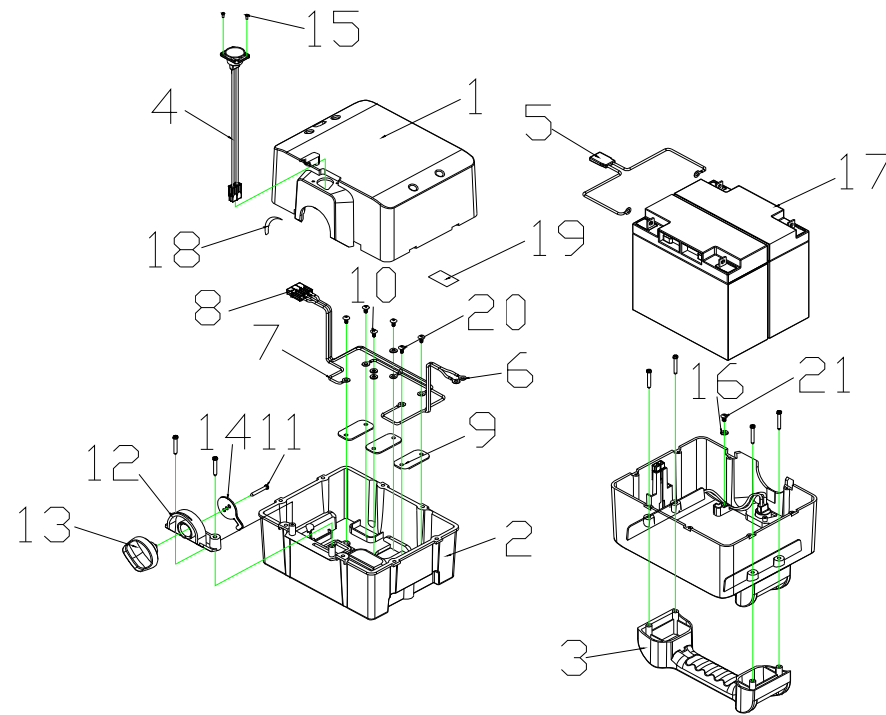

5131125 VENUS 4 SPORT SILVER L / T4G9 Parts List (2015.10.16)

15. BATTERY BOX ASS'Y,W/I BATTERY

5131125 VENUS 4 SPORT SILVER L / T4G9 Parts List (2015.10.16)

Fig&Index NO.	Parts No.	Parts Name	QTY/CAR	Remark
		Description		
15	S17-034-00200	BATTERY BOX ASS'Y ,W/I 20AH BATTERY	1 SET	
15-1	C08-034-00703	BATTERY FRONT COVER,UPPER	1	
15-2	C08-034-00802	BATTERY FRONT COVER,LOWER	1	
15-3	C08-034-00600	BATTERY CASE GRIP, T3E	1	
15-4	C17-034-00302	CHARGE CABLE UPPER	1	
15-4-1	C18-001-01000	FUSE,10A	1	
15-5	C17-034-00502	BATTERY CABLE	1	
15-5-1	C17-009-00200	FUSE,40A	1	
15-6	C17-034-00602	BATTERY CABLE (+)	1	
15-7	C17-034-00702	BATTERY CABLE (-)	1	
15-8	C17-034-00402	CHARGE CABLE LOWER	1	
15-9	C12-009-00401	COPPER PIECE,BATTERY PLANK	3	
15-10	9011040100003	CR ROUND HD SCREW,M4X10L	3	
15-11	9011040200003	BOLT,M4x20L	15	
15-12	C08-034-00900	BATTERY CASE POSITION KNOB HOLDER	1	
15-13	C08-034-01001	BATTERY CASE POSITION KNOB	1	
15-14	C01-034-00600	BATTERY CASE POSITION HOOK	1	
15-15	9014250080002	BOLT, M2 5x8L	2	
15-16	9214040140102	WASHER , OD=14/ID=4.2/T=1mm	3	
15-17	C17-007-00401	BATTERY 12V20AH	2	
15-18	C27-034-02300	LABEL , LOCK / UNLOCK	1	
15-19	C27-034-02800	LABEL , "DO NOT DRIVE WHILE CHARGING"	1	
15-20	9005040080702	BOLT, M4x8L	4	
15-21	9029040120002	BOLT, M4x12L	2