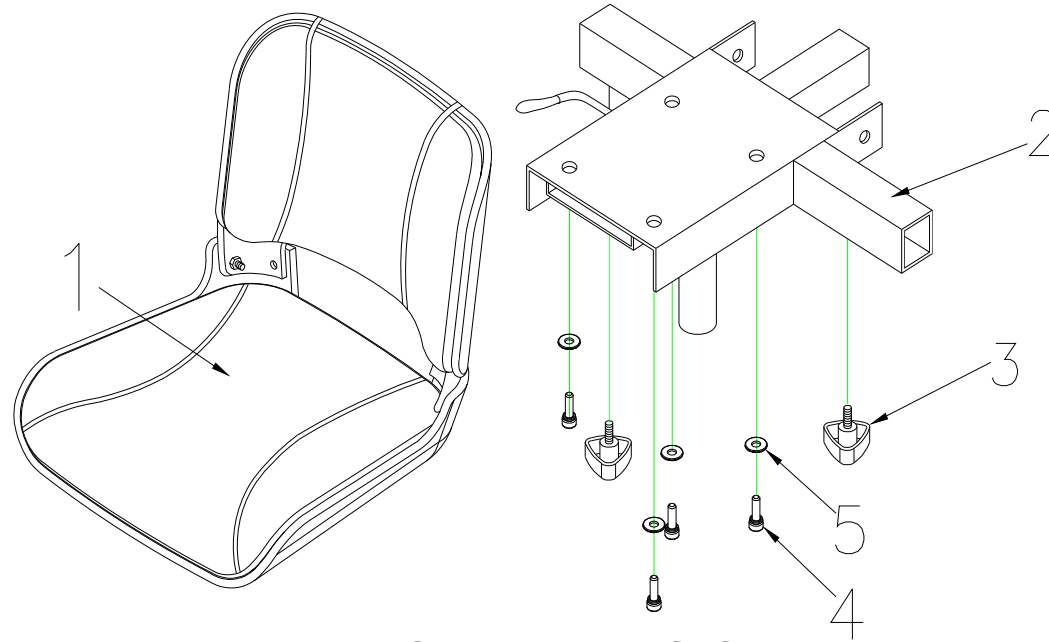

T4G9 Parts List (2015.10.16)

24.SEAT ASS'Y

24.SEAT ASS'Y

5131125 VENUS 4 SPORT SILVER L / T4G9 Parts List (2015.10.16)

Fig&Index NO.	Parts No.	Parts Name	QTY/CAR	Remark
		Description		
24	S07-035-00300	T3G FISH ON SEAT ASS'Y	1 SET	
24-1	C07-034-00302	SEAT,BLACK	1	
24-2	C07-009-01105	SEAT PLATE,T3D	1	
24-3	C30-001-10202	TRIANGEL BOLT,M8x25	2	
24-4	9022060201001	BOLT,M6X15L	4	
24-5	9214070100193	WASHER	4	