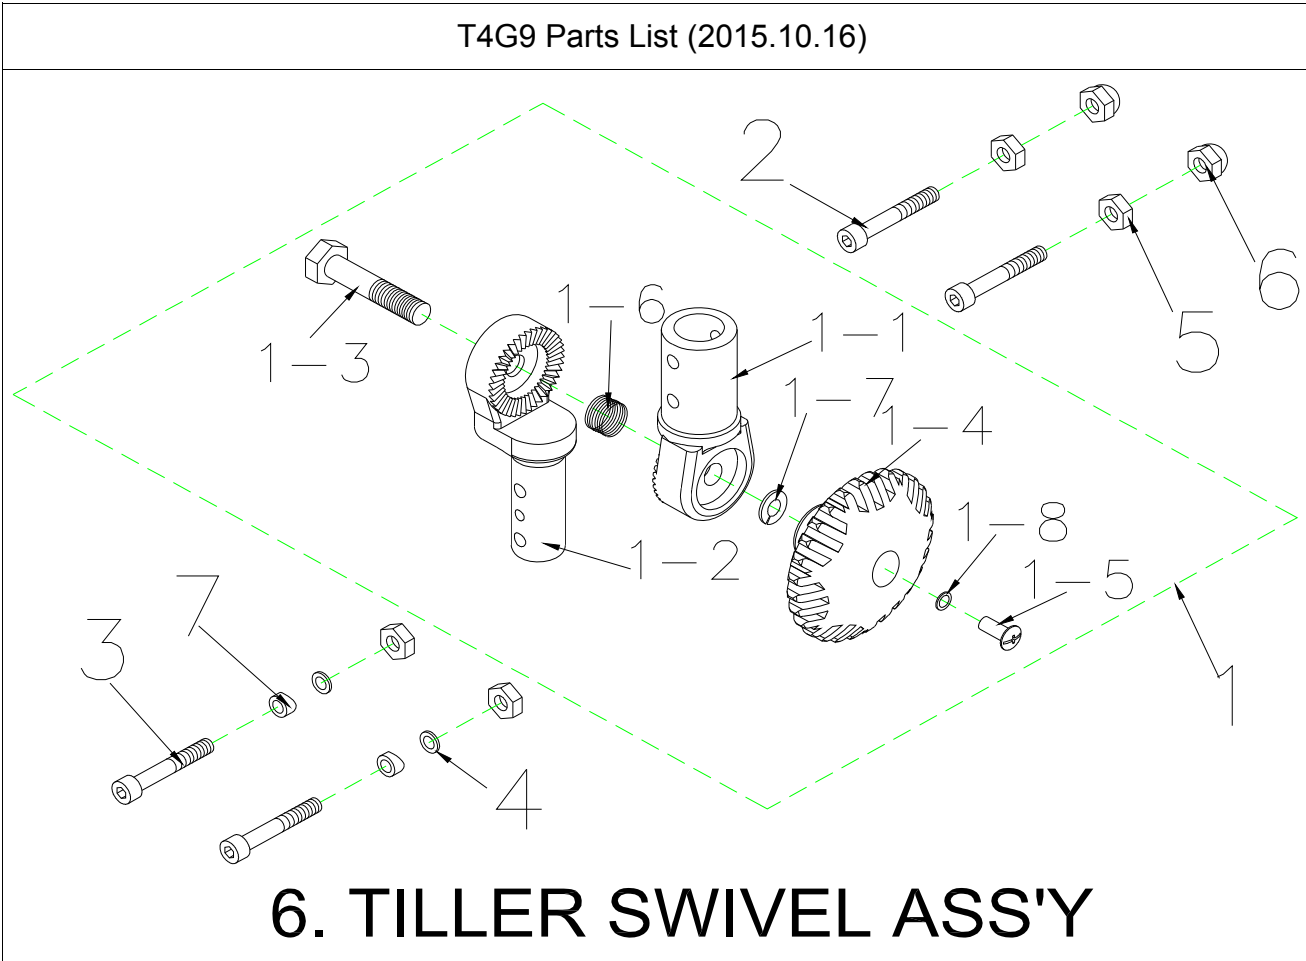

5131125 VENUS 4 SPORT SILVER L / T4G9 Parts List (2015.10.16)

	Parts No.	Parts Name Description	QTY/CAR	Remark
4	S08-009-00764	COVER ASS'Y , HANDLE BAR , LOWER , BLACK	1 SET	
4-1	C08-009-01064	COVER , HAND BAR , LOWER	1	
4-2	C13-009-00201	HEAD LIGHT FIX PLATE	1	
4-3	C13-009-00101	HEAD LIGHT	1	
4-4	C18-009-00501	IGNITION SWITCH ASS'Y	1	
4-5	C12-051-00200	CHARGER SOCKET ASS'Y	1	
4-6	9011350150003	BOLT M3.5x15	4	
4-7	9014250080002	BOLT M2.5x8L	2	
4-8	9005040120702	BOLT M4x12L	2	
4-9	9004060201003	BOLT M6x20	1	
4-10	9211060150102	SPRING WASHER M6	1	

T4G9 Parts List (2015.10.16)