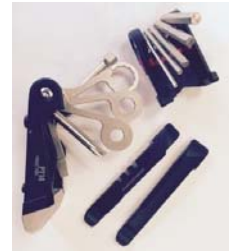

- Status line with time and Bluetooth connectivity
- Large speedometer
- Switchable info field
- Riding mode
- Battery capacity
- Remaining range

ATT090041  
Multiherramienta

ATT090082  
Soporte para alforjas