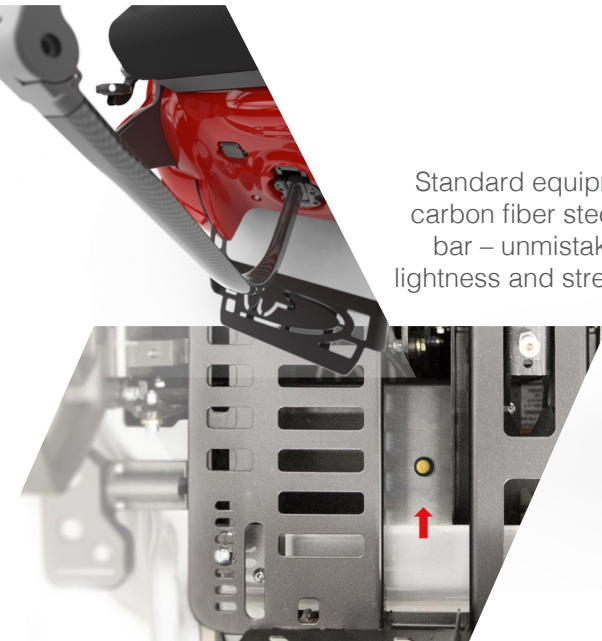

New Color - Tarta Backrest
Medical Device

Exclusive Genny Mobility Design - 14-Inch Alloy
Rims In New Color And Improved Grip Tyres

Standard equipment
carbon fiber steering
bar – unmistakable
lightness and strength

Safety system for resettlement of stabilizers in
the event of failure

GENNY 2.0 SE

GENNY[™]
MOBILITY

www.gennymobility.com

NEW location of the infokey controller
Perfect Match With The SE Powerbase

Standard equipment LED front and rear lights