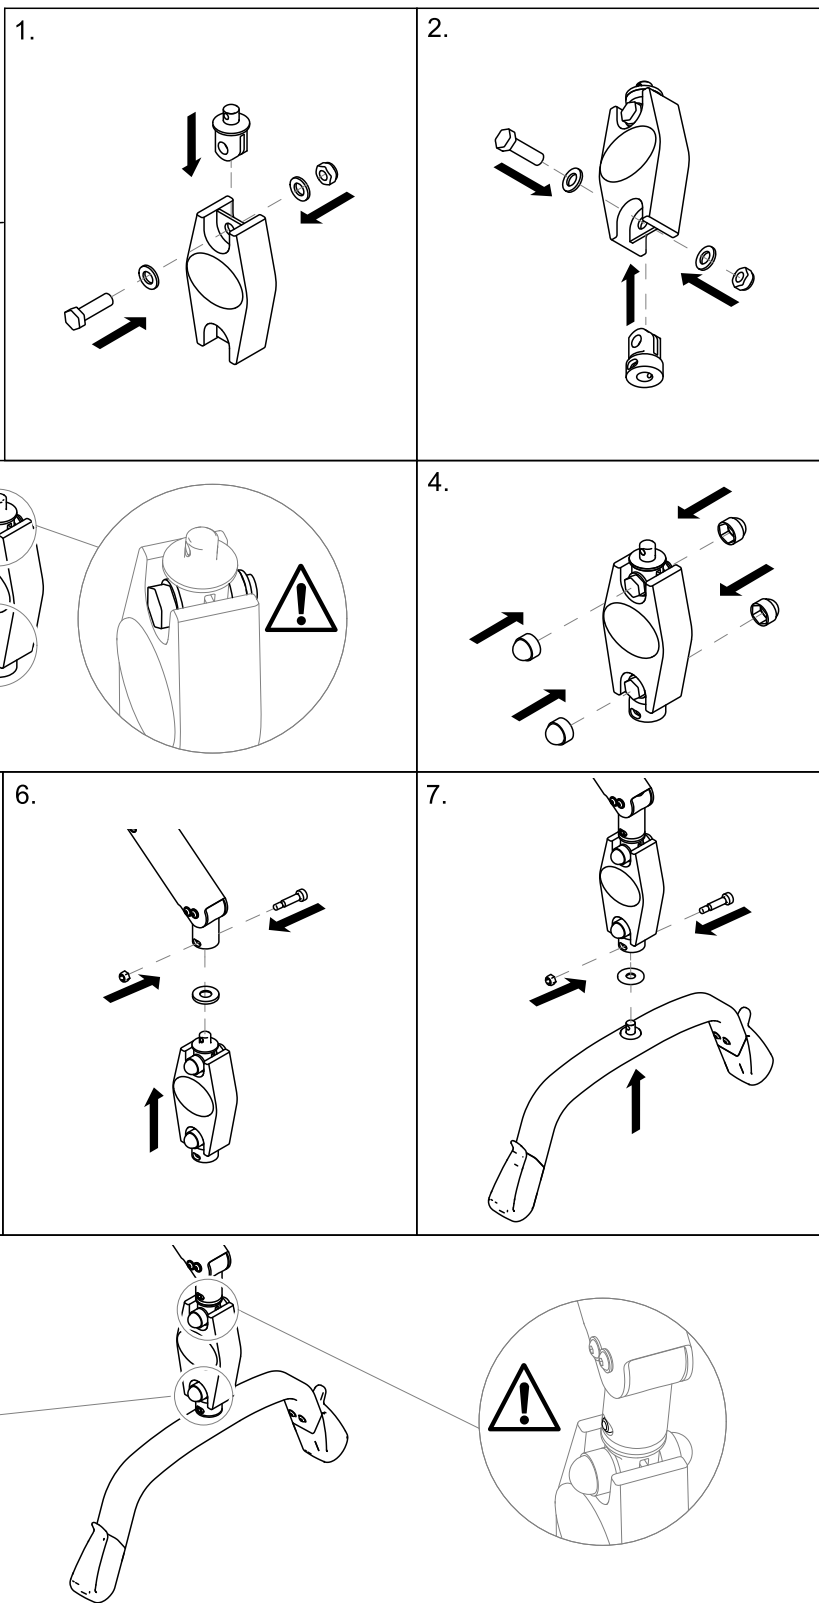

## Installing the Wunder CR200 scale with SMARTLOCK®

This instruction is an extract from the service manual. The service manual is available in other languages and can be downloaded from the Invacare website. For more information contact the Invacare representative in your country.

### Installing the Wunder CR200 scale with a fixed spreader bar

This instruction is an extract from the service manual. The service manual is available in other languages and can be downloaded from the Invacare website. For more information contact the Invacare representative in your country.