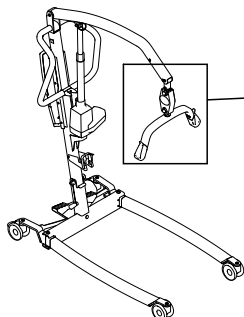

Installing the Wunder CR200 scale with a fixed spreader bar

This instruction is an extract from the service manual. The service manual is available in other languages and can be downloaded from the Invacare website. For more information contact the Invacare representative in your country.

Invacare Portugal, Lda
Rua Estrada Velha 949
4465-784 Leça do Balio
Portugal

Yes, you can.®