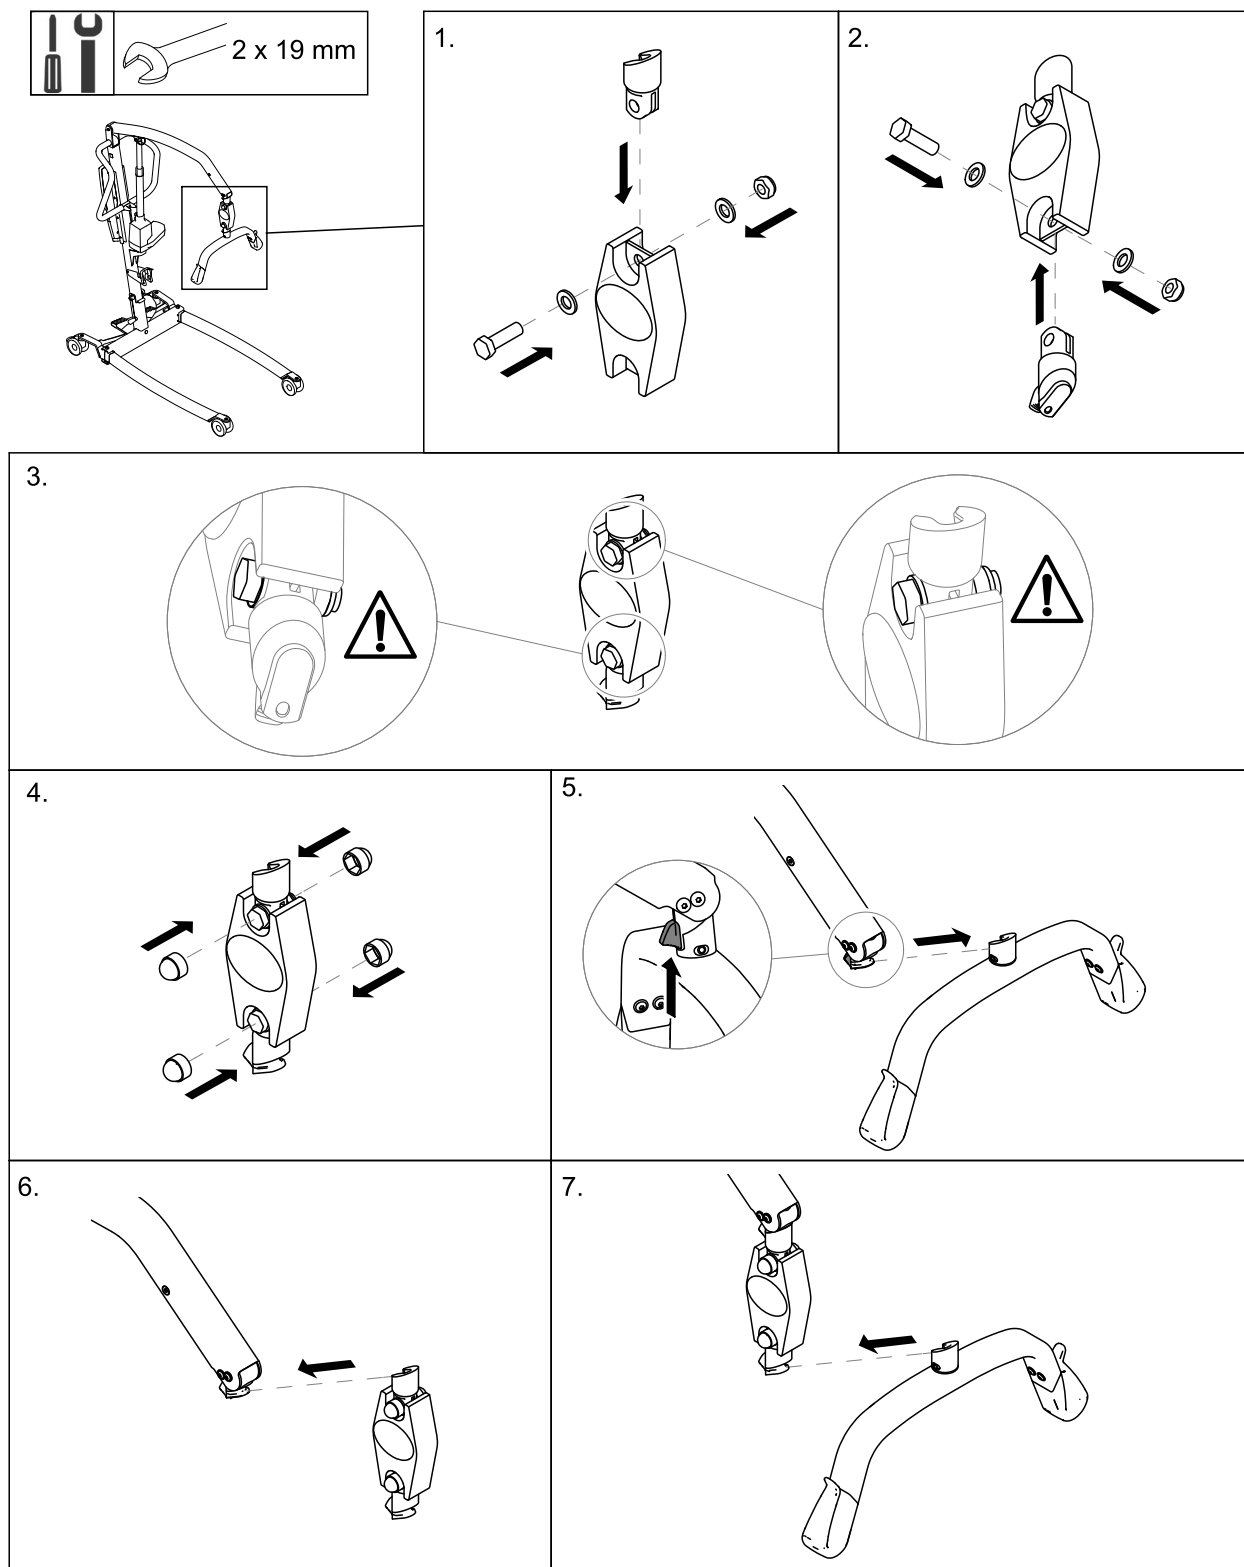

## Installing the Wunder CR200 scale with SMARTLOCK®

This instruction is an extract from the service manual. The service manual is available in other languages and can be downloaded from the Invacare website. For more information contact the Invacare representative in your country.

### Installing the Wunder CR200 scale with a fixed spreader bar

This instruction is an extract from the service manual. The service manual is available in other languages and can be downloaded from the Invacare website. For more information contact the Invacare representative in your country.