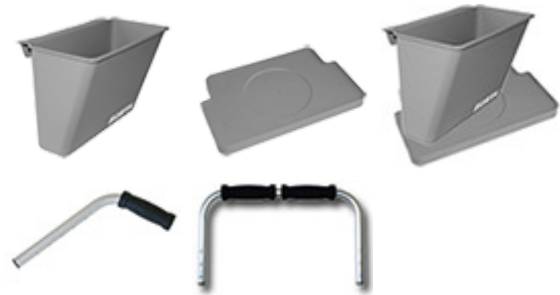

Rollatino walker

- Made of **aluminum** and thermoplastics.
- Foam height adjustable handles.
- Double front fixed wheels.
- Pressure brakes on rear wheels.
- Available in seven different colors.
- **Foldable.**
- Accessories: Basket and/or table, normal or arc foam handles:

HEIGHT	LENGTH	WIDTH	FOLDED LENGTH	WHEELS Ø	WEIGHT	RESISTANCE
85 a 92 cm	60 cm	50 cm	27,5 cm	4x15 2x8 cm	2,800 kg	100 kg